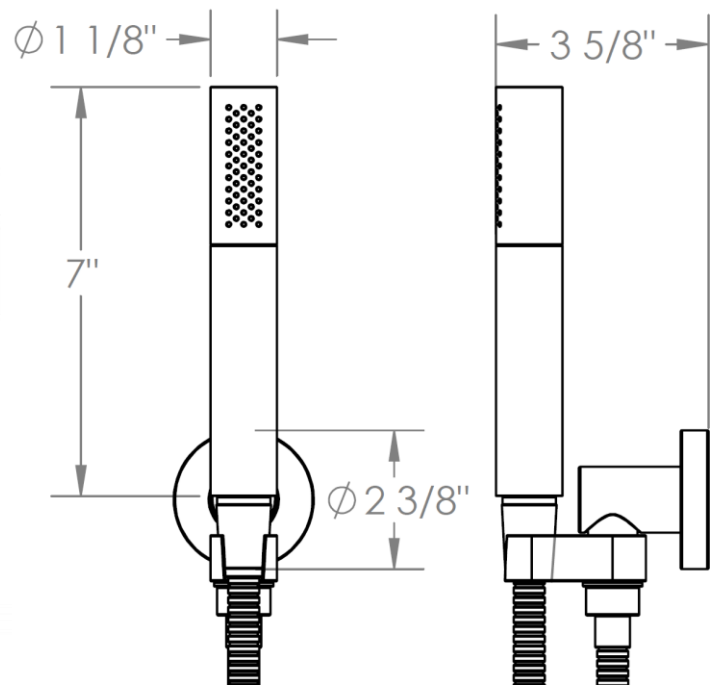

22-HSHK3
Hand Shower Kit
Flow Rate: 2.0 GPM

WATERMARK DESIGNS 2/1/2018

350 Dewitt Ave Brooklyn NY 11207 USA T 718 257 2800 F 718 257 2144 info@watermark-designs.com