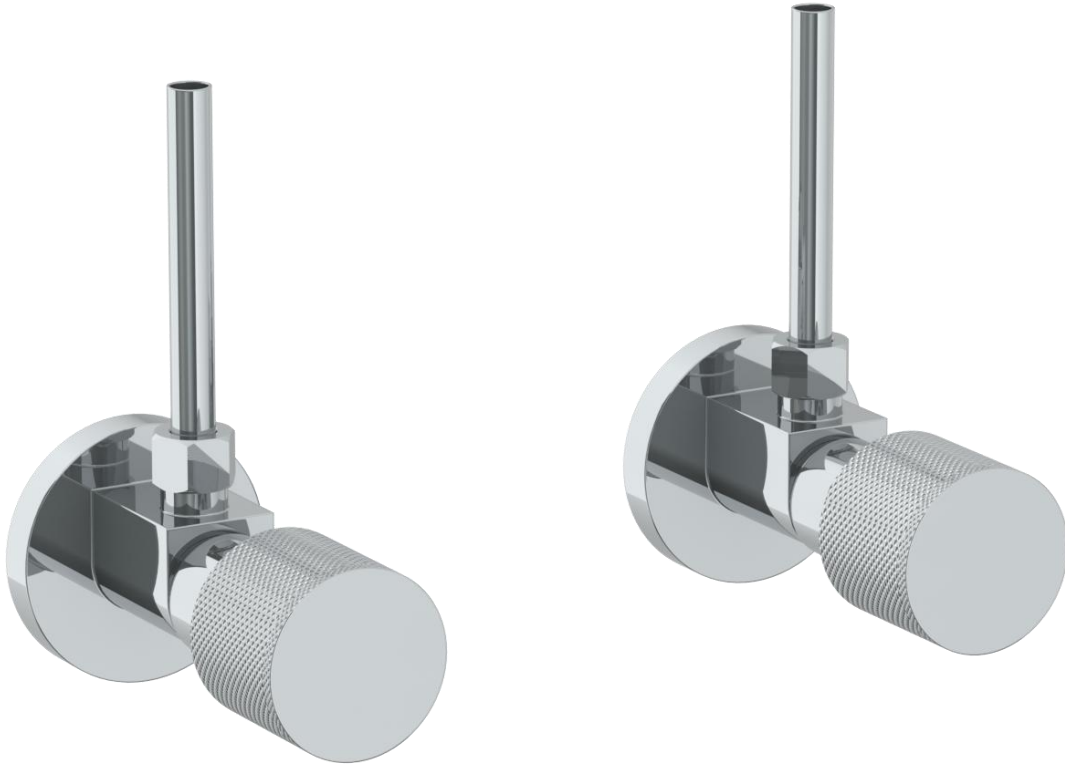

22-MAS2-TIA

Lavatory Angle Stop Kit

1/2" IPS x 3/8" OD Compression

WATERMARK DESIGNS 1/24/2019

350 Dewitt Ave Brooklyn NY 11207 USA T 718 257 2800 F 718 257 2144 info@watermark-designs.com