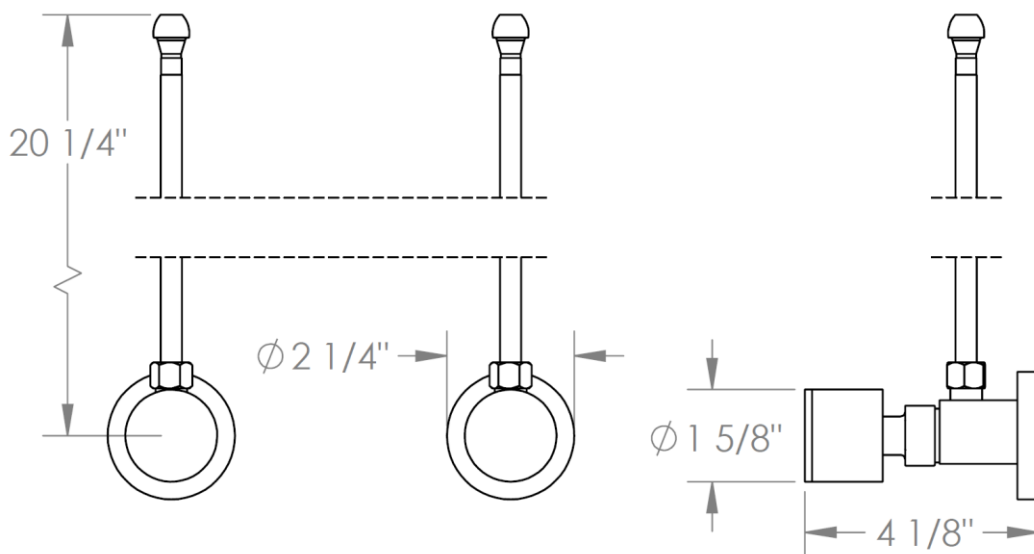

22-MAS2-TIA

Lavatory Angle Stop Kit

1/2" IPS x 3/8" OD Compression

WATERMARK DESIGNS 1/24/2019

350 Dewitt Ave Brooklyn NY 11207 USA T 718 257 2800 F 718 257 2144 info@watermark-designs.com