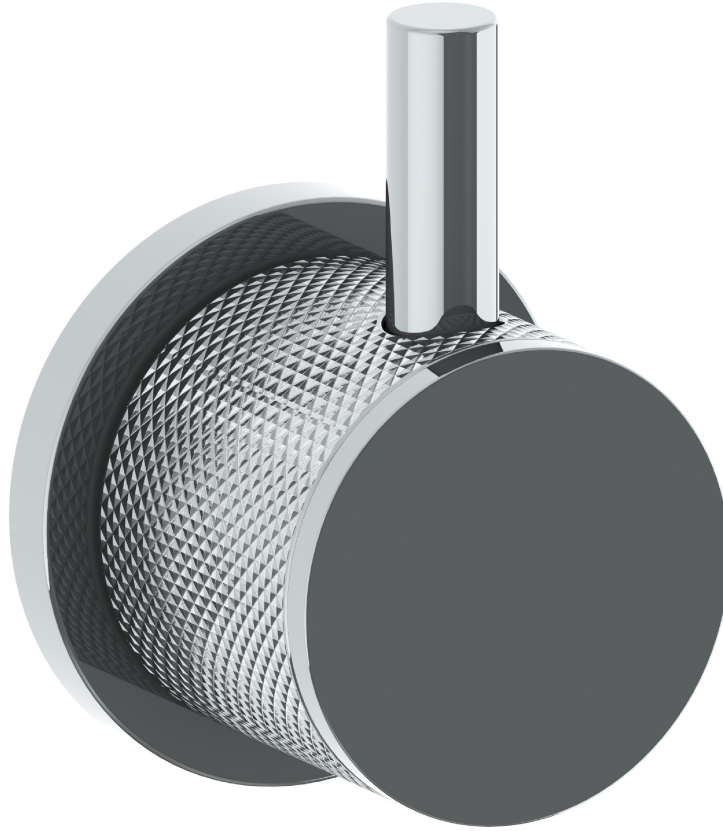

22-WTR-TIC

Wall Mounted Trim

Includes Alignment Kit

Requires SS-TS200-C, SS-TS200-H, SS-TS150-C, SS-TS150-H,
SS-WD2, SS-WD3, SS-VCWD2, or SS-VCWD3 concealed rough

Meets the applicable requirements of ASME A112.18.1-2005/CSA B125.1-05, entitled "Plumbing Supply Fittings"