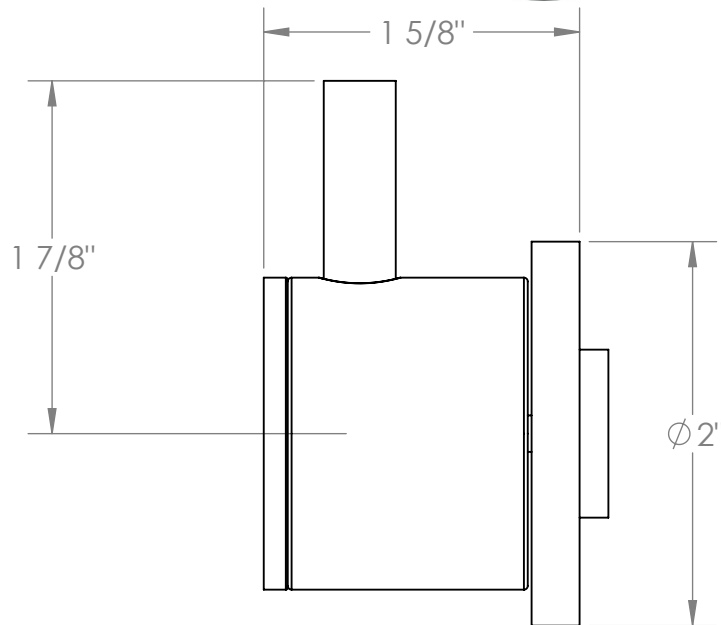

22-WTR-TIC

Wall Mounted Trim

Includes Alignment Kit

Requires SS-TS200-C, SS-TS200-H, SS-TS150-C, SS-TS150-H,
SS-WD2, SS-WD3, SS-VCWD2, or SS-VCWD3 concealed rough

Meets the applicable requirements of ASME A112.18.1-2005/CSA B125.1-05, entitled "Plumbing Supply Fittings"