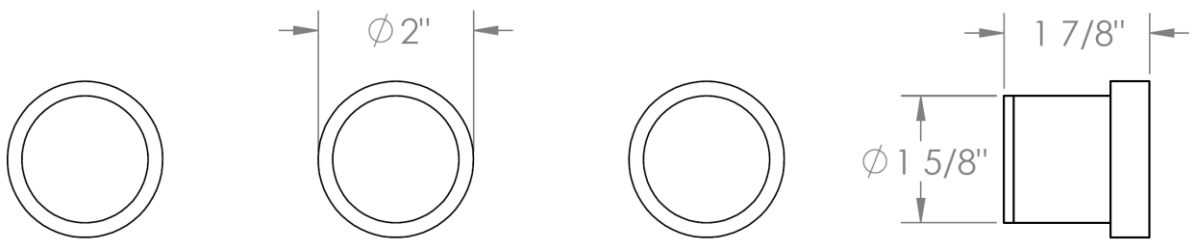

22-WTR3-TIA

Wall Mounted 3-Valve Shower Trim

Includes Alignment Kit

Requires SS-503 concealed rough

WATERMARK DESIGNS 1/14/2019

350 Dewitt Ave Brooklyn NY 11207 USA T 718 257 2800 F 718 257 2144 info@watermark-designs.com