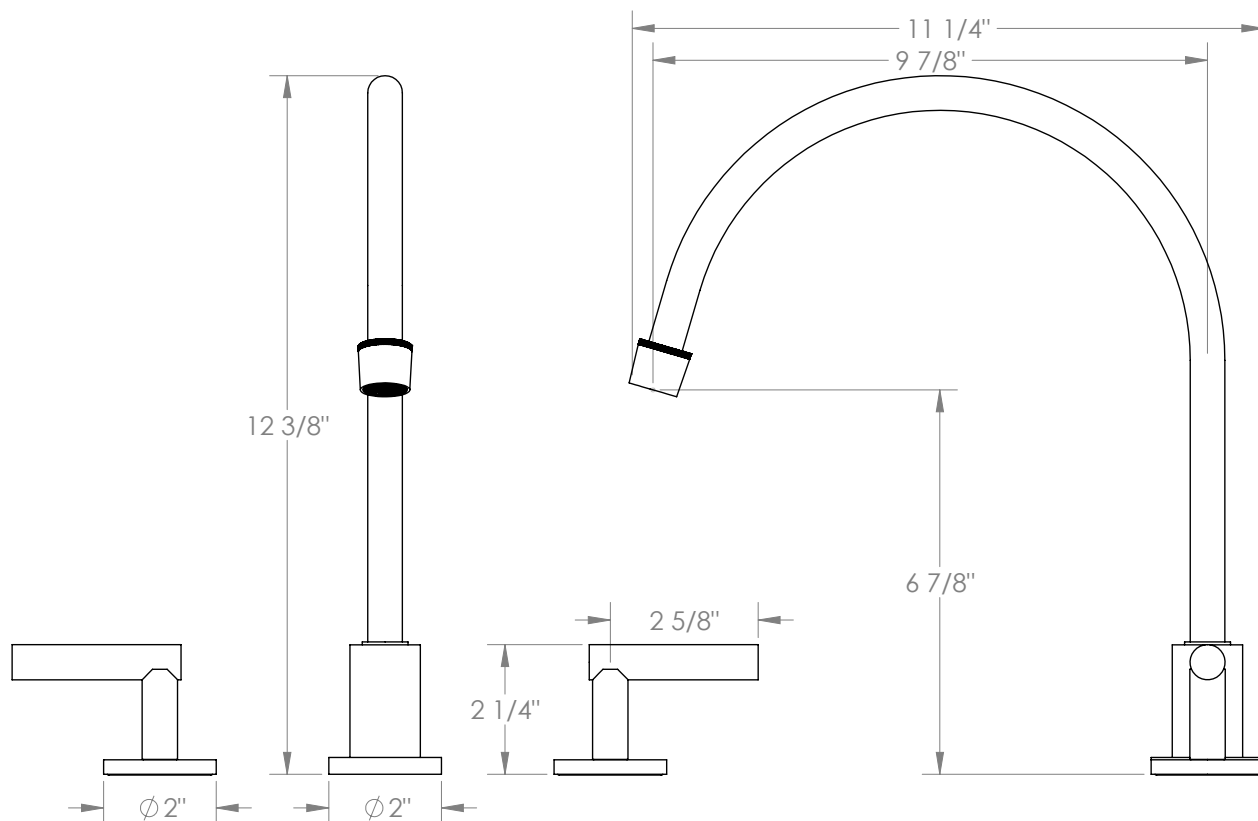

WATERMARK

BROOKLYN, NEW YORK

Loft 2.0 23-7EG-L8

Deck Mounted, Two Handle, Extended
Gooseneck Faucet

- Fits Deck Up To 3" Thick
- Recommended Mounting Hole: 1-3/8"
- All Lead-Free Brass Construction
- Flow Rate: 1.75 GPM
- 1/4 Turn Ceramic Cartridge
- 360° Rotating Spout
- Professional Installation Required

Available in all finishes shown on the [Watermark Designs website](#)

Meets the applicable requirements of ASME A112.18.1-2005/CSA B125.1-05, entitled "Plumbing Supply Fittings".

Watermark Designs reserves the right to make revisions without notice to produce specifications. All product dimensions are nominal.