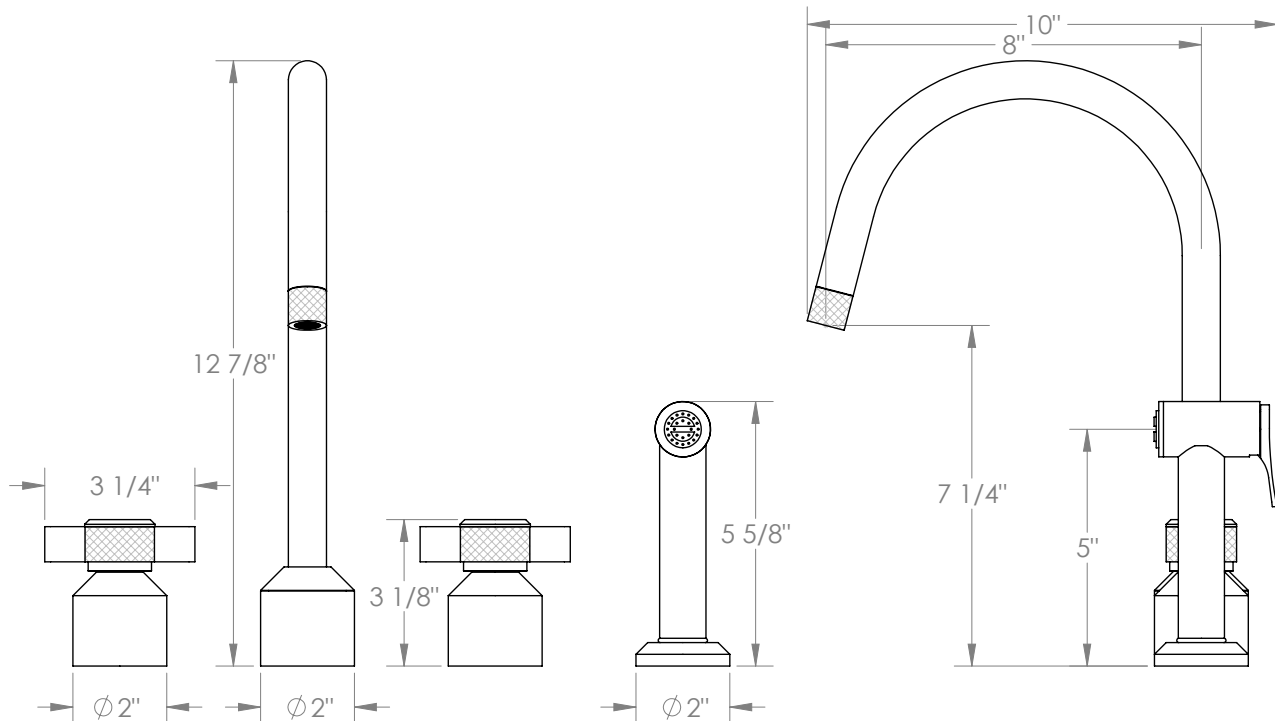

WATERMARK

BROOKLYN, NEW YORK

Urbane 25-7.1G-IN16

Deck Mounted, Two Handle, Gooseneck Faucet
with Side Spray

- Side Spray Hose Length: 50" (Final Length May Vary)
- Fits Deck Up To 1-3/4" Thick
- Recommended Mounting Hole: 1-3/8"
- All Lead-Free Brass Construction
- Flow Rate: 1.75 GPM
- 1/4 Turn Ceramic Cartridge
- 360° Rotating Spout
- Professional Installation Required

Available in all finishes shown on the [Watermark Designs website](#)

Meets the applicable requirements of ASME A112.18.1-2005/CSA B125.1-05, entitled "Plumbing Supply Fittings".

Watermark Designs reserves the right to make revisions without notice to produce specifications. All product dimensions are nominal.