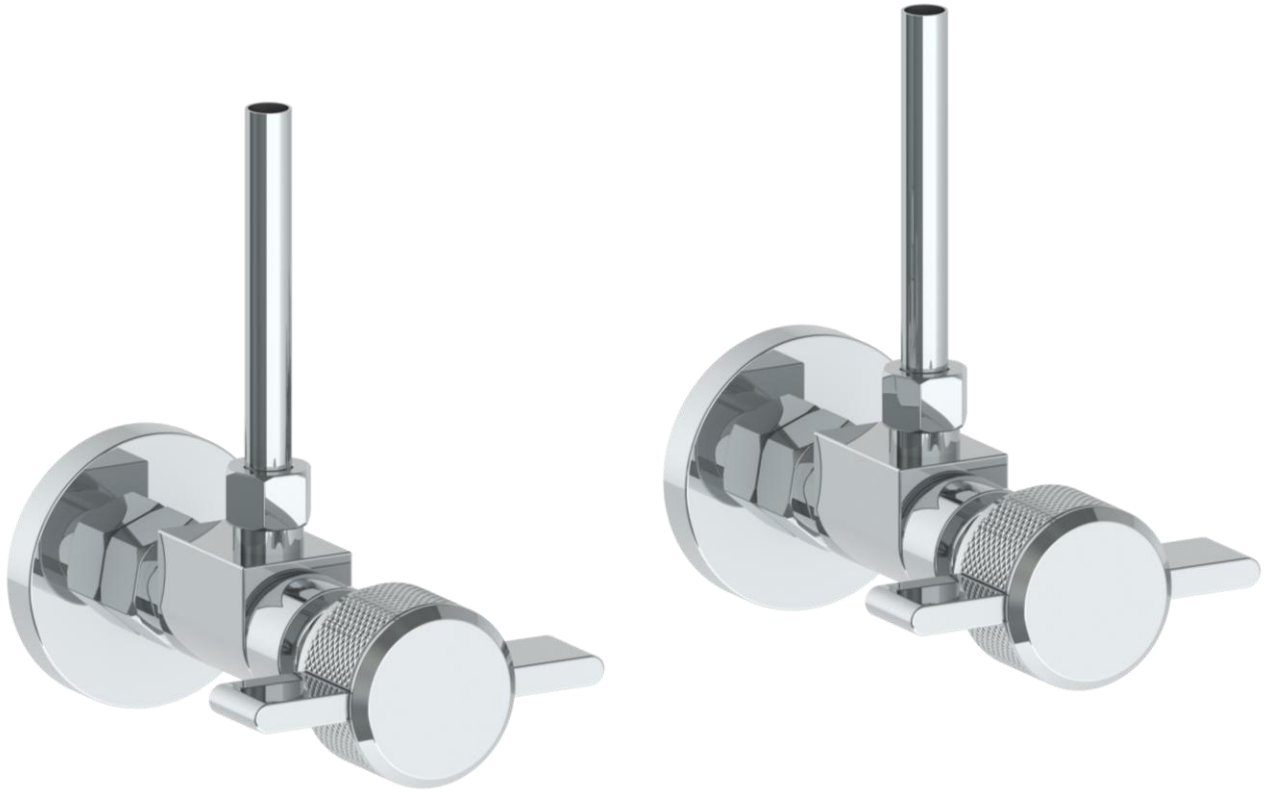

25-MAS1-IN16

Lavatory Angle Stop Kit

1/2" Compression x 3/8" OD Compression

WATERMARK DESIGNS 1/29/2019

350 Dewitt Ave Brooklyn NY 11207 USA T 718 257 2800 F 718 257 2144 info@watermark-designs.com