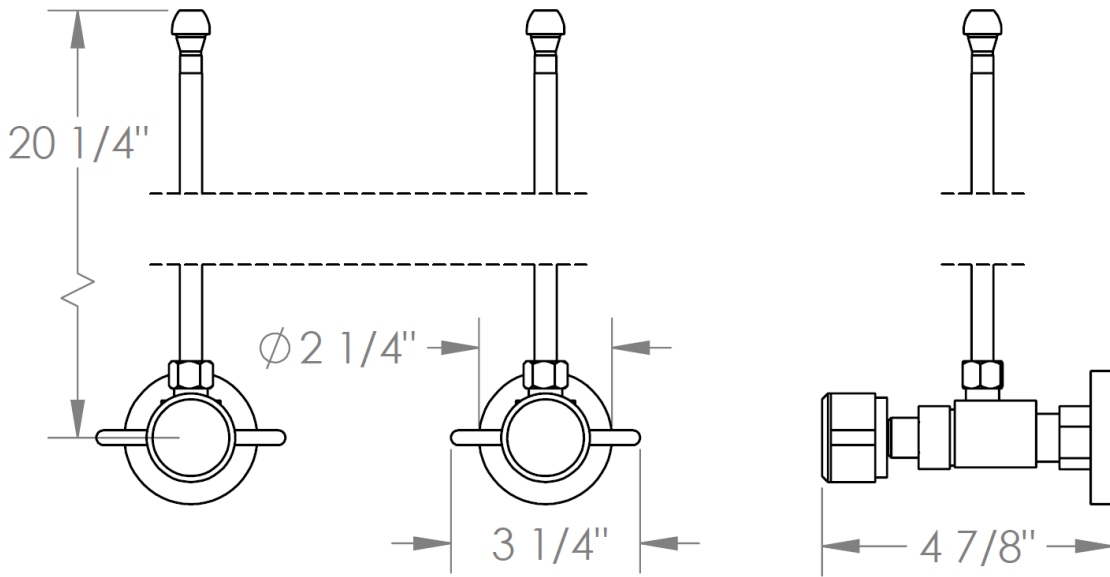

25-MAS1-IN16

Lavatory Angle Stop Kit

1/2" Compression x 3/8" OD Compression

WATERMARK DESIGNS 1/29/2019

350 Dewitt Ave Brooklyn NY 11207 USA T 718 257 2800 F 718 257 2144 info@watermark-designs.com