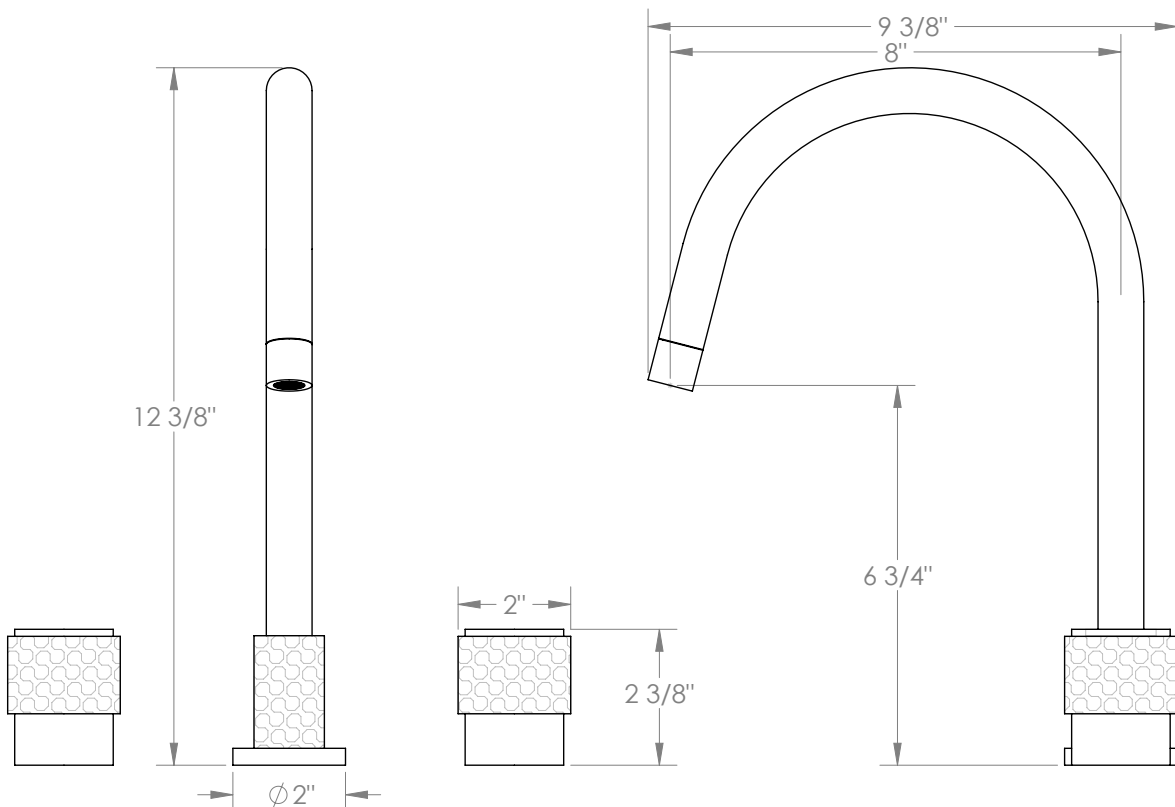

## Sense 27-7-CL16

Deck Mounted, Two Handle Faucet

- Fits Deck Up To 3" Thick
- Recommended Mounting Hole: 1-3/8"
- All Lead-Free Brass Construction
- Flow Rate: 1.75 GPM
- 1/4 Turn Ceramic Cartridge
- 360° Rotating Spout
- Professional Installation Required

Available in all finishes shown on the [Watermark Designs website](#)

Meets the applicable requirements of ASME A112.18.1-2005/CSA B125.1-05, entitled "Plumbing Supply Fittings".

Watermark Designs reserves the right to make revisions without notice to produce specifications. All product dimensions are nominal.