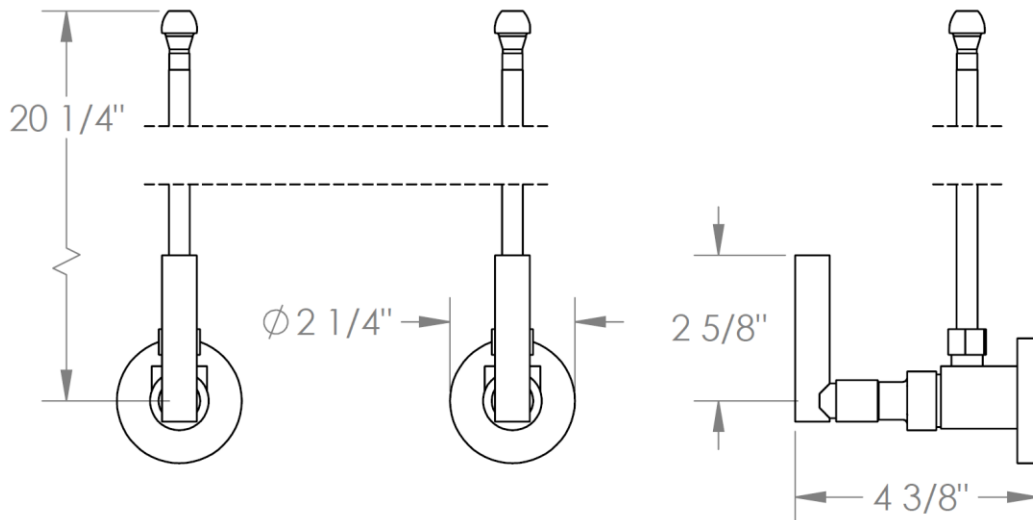

**27-MAS2-CL14**

Lavatory Angle Stop Kit

1/2" IPS x 3/8" OD Compression

**WATERMARK DESIGNS 1/31/2019**

350 Dewitt Ave Brooklyn NY 11207 USA T 718 257 2800 F 718 257 2144 info@watermark-designs.com