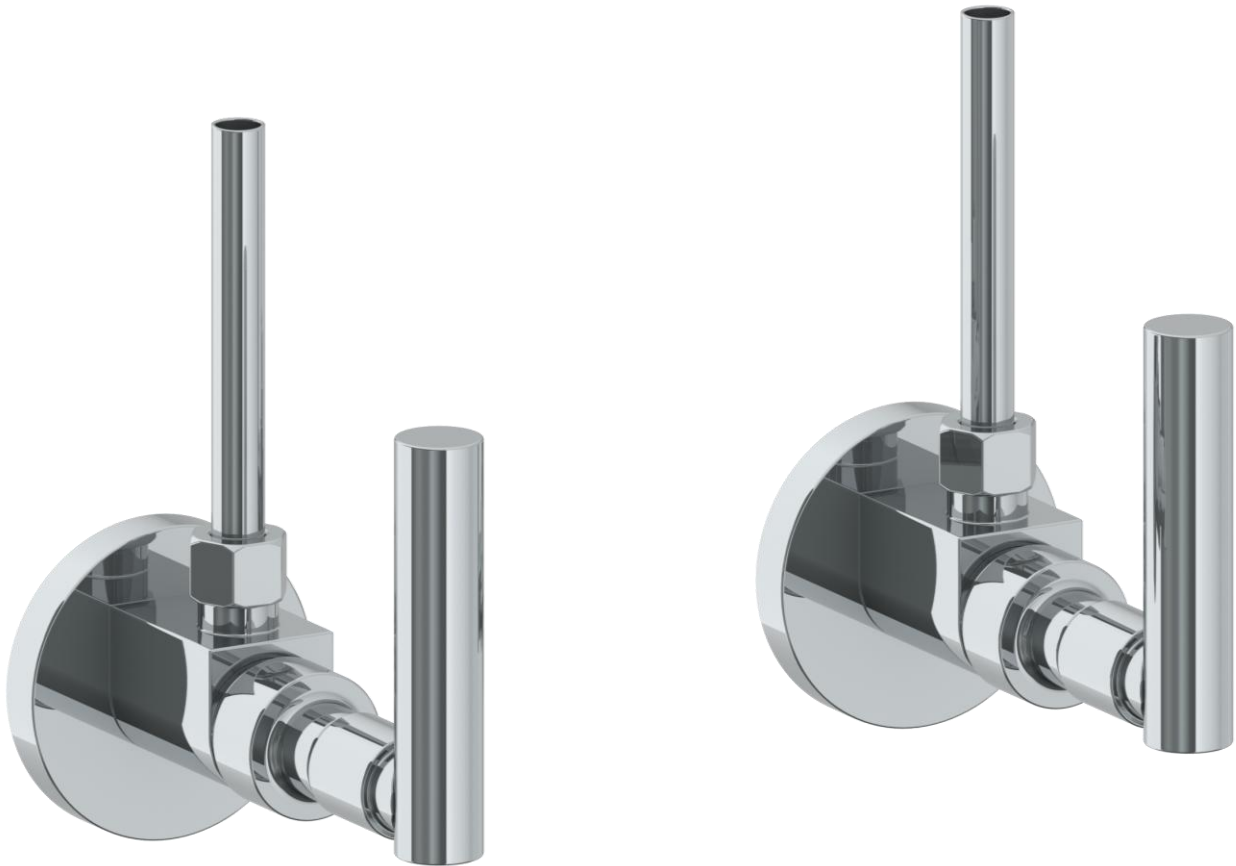

**27-MAS2-CL14**

Lavatory Angle Stop Kit

1/2" IPS x 3/8" OD Compression

**WATERMARK DESIGNS 1/31/2019**

350 Dewitt Ave Brooklyn NY 11207 USA T 718 257 2800 F 718 257 2144 info@watermark-designs.com