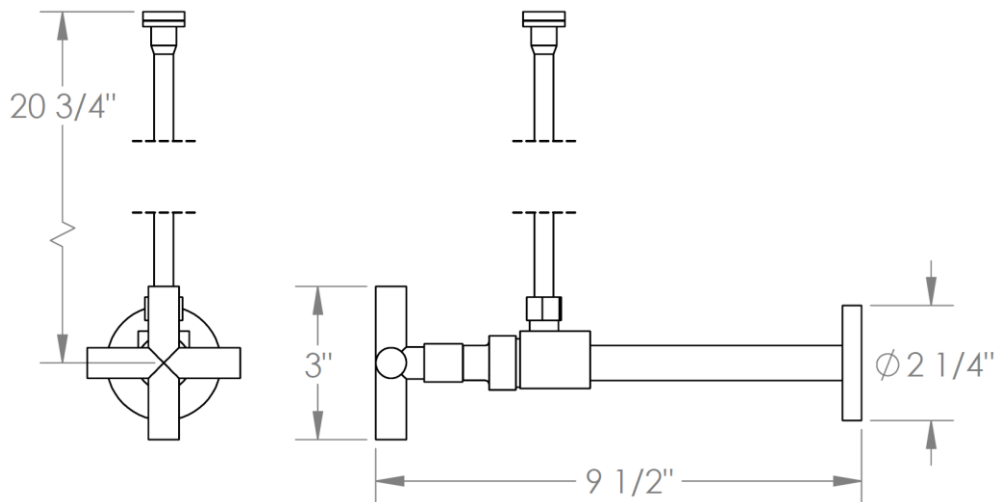

27-MAS7-CL15

Toilet Angle Stop Kit

1/2" Sweat x 3/8" OD Compression

WATERMARK DESIGNS 1/31/2019

350 Dewitt Ave Brooklyn NY 11207 USA T 718 257 2800 F 718 257 2144 info@watermark-designs.com