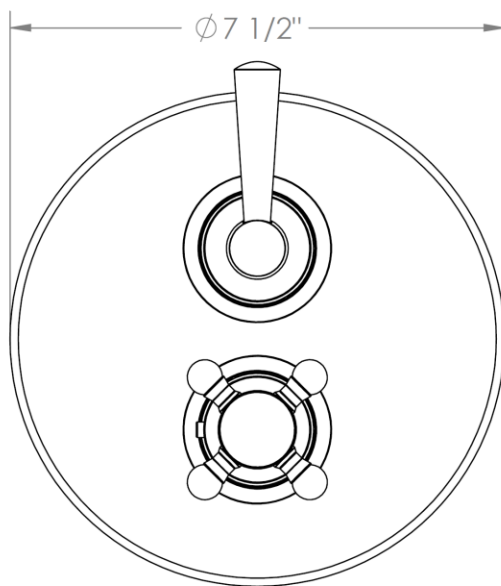

313-T20-__

Trim Kit Only for Thermostatic Valve with Diverter

For use with SS-TH2000, SS-TH4000, or SS-THVD2 concealed rough

Note: For use with SS-THVD3 rough, AX handle trim must be specified

HANDLE TRIM OPTIONS