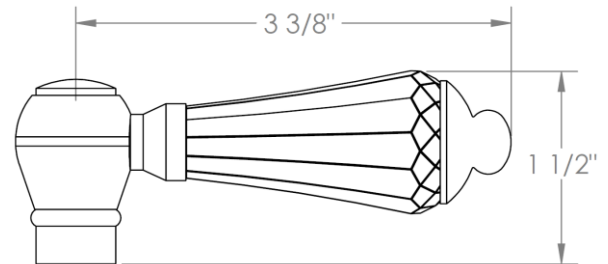

SW – SAN FRANCISCO