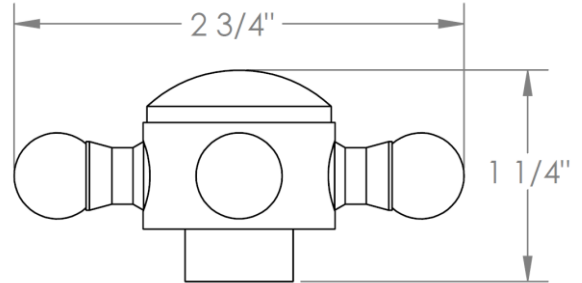

HANDLE TRIM OPTIONS

AX – LOS ANGELES