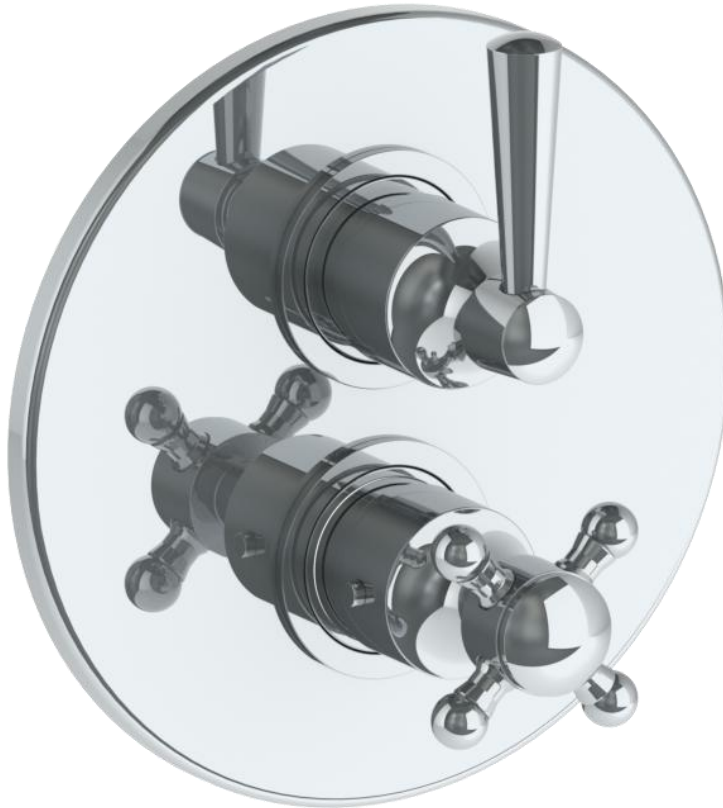

313-T20-__

Trim Kit Only for Thermostatic Valve with Diverter

For use with SS-TH2000, SS-TH4000, or SS-THVD2 concealed rough

Note: For use with SS-THVD3 rough, AX handle trim must be specified

HANDLE TRIM OPTIONS