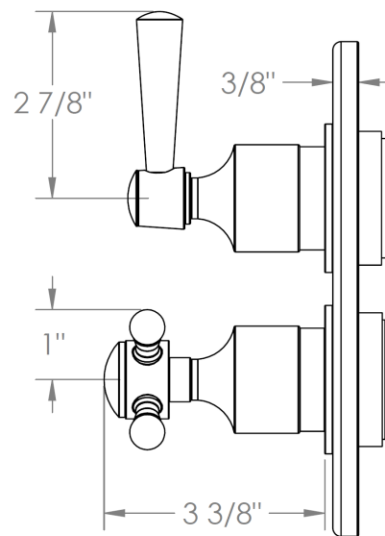

313-T20-__

Trim Kit Only for Thermostatic Valve with Diverter

For use with SS-TH2000, SS-TH4000, or SS-THVD2 concealed rough

Note: For use with SS-THVD3 rough, AX handle trim must be specified

HANDLE TRIM OPTIONS