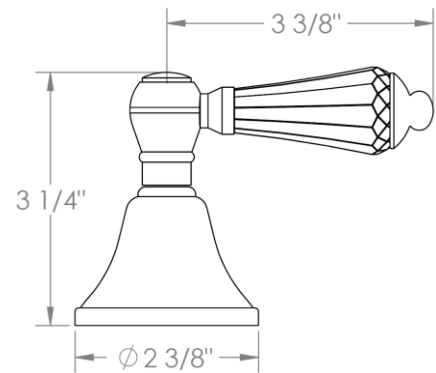

313-WTR3-__

Wall Mounted 3-Valve Shower Trim
Includes Alignment Kit
Requires SS-503 concealed rough

HANDLE TRIM OPTIONS

AX – LOS ANGELES

SW – SAN FRANCISCO

WW – BOSTON

Y2 – WILLIAMS