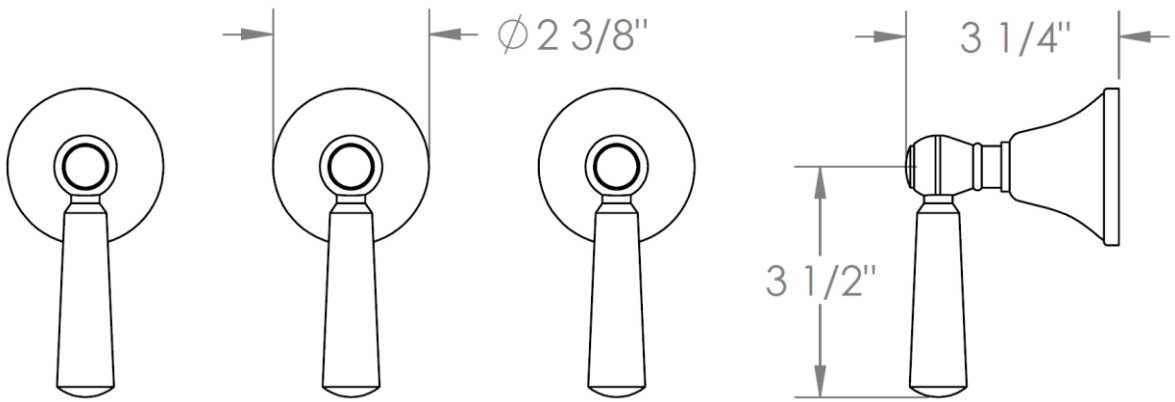

313-WTR3-__

Wall Mounted 3-Valve Shower Trim
Includes Alignment Kit
Requires SS-503 concealed rough

HANDLE TRIM OPTIONS

AX – LOS ANGELES

SW – SAN FRANCISCO

WW – BOSTON

Y2 – WILLIAMS