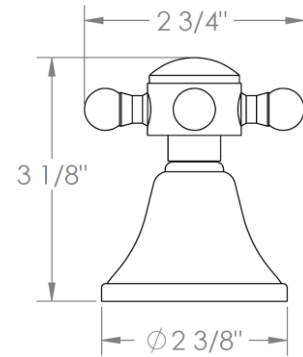

313-WTR3-__

Wall Mounted 3-Valve Shower Trim
Includes Alignment Kit
Requires SS-503 concealed rough

HANDLE TRIM OPTIONS

AX – LOS ANGELES

SW – SAN FRANCISCO

WW – BOSTON

Y2 – WILLIAMS