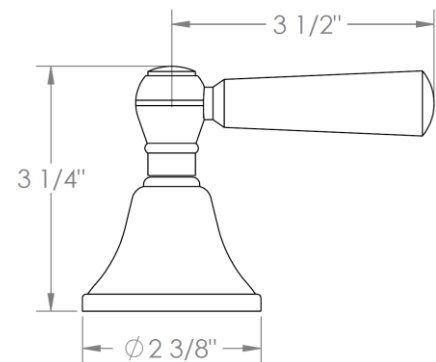

313-WTR3-__

Wall Mounted 3-Valve Shower Trim
Includes Alignment Kit
Requires SS-503 concealed rough

HANDLE TRIM OPTIONS

AX – LOS ANGELES

SW – SAN FRANCISCO

WW – BOSTON

Y2 – WILLIAMS