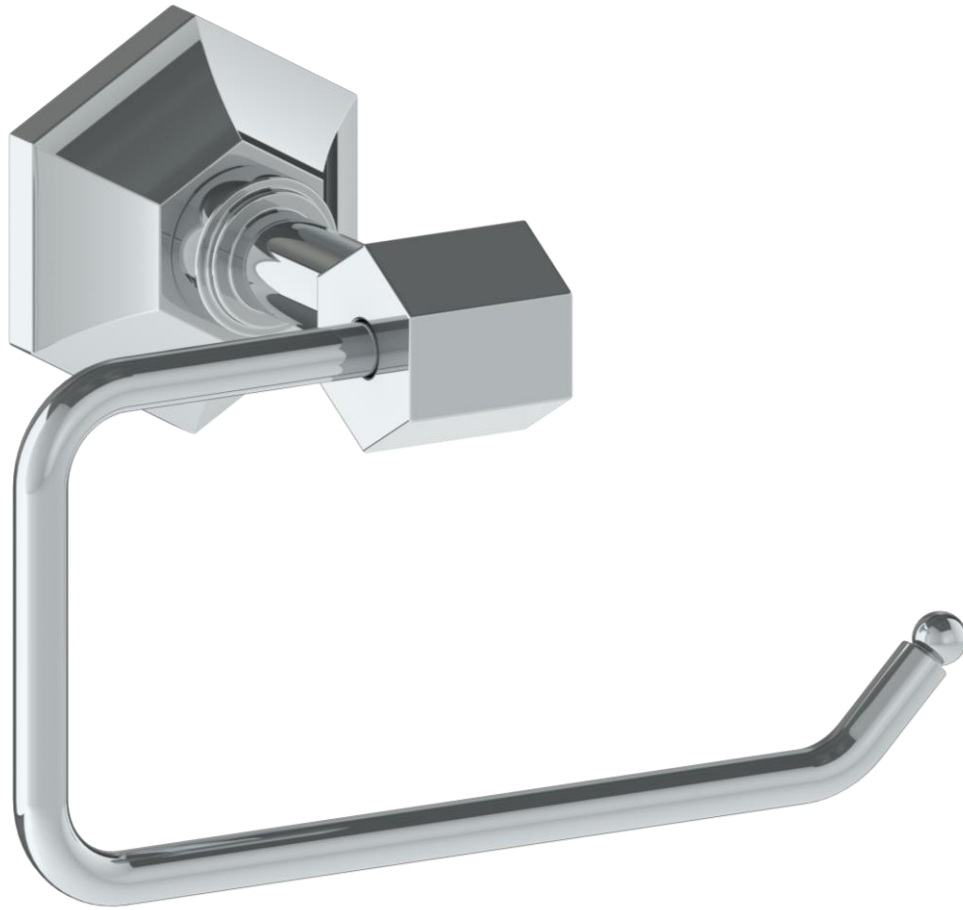

314-0.4.1

Wall Mounted Single Post Paper Holder

WATERMARK DESIGNS 11/13/2018