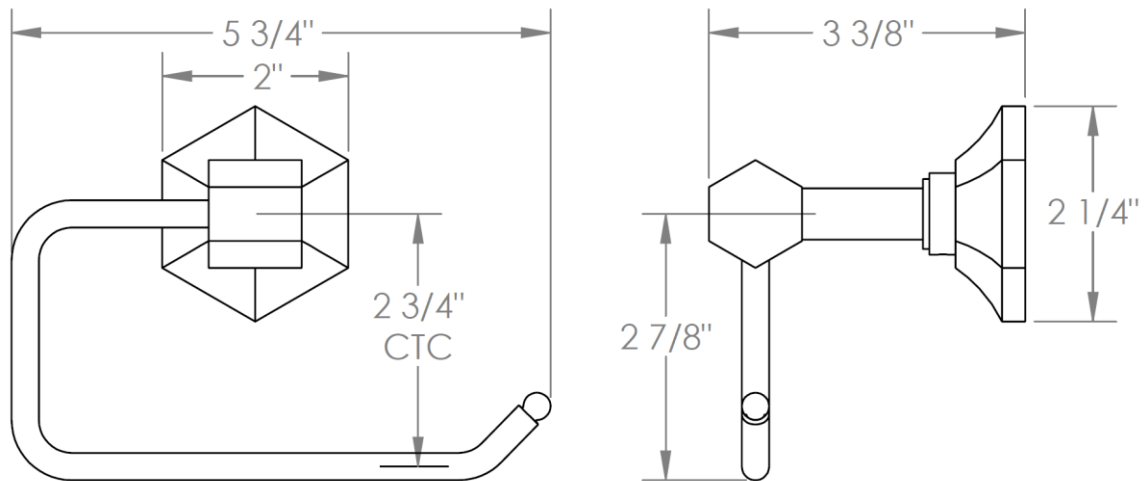

314-0.4.1

Wall Mounted Single Post Paper Holder

WATERMARK DESIGNS 11/13/2018