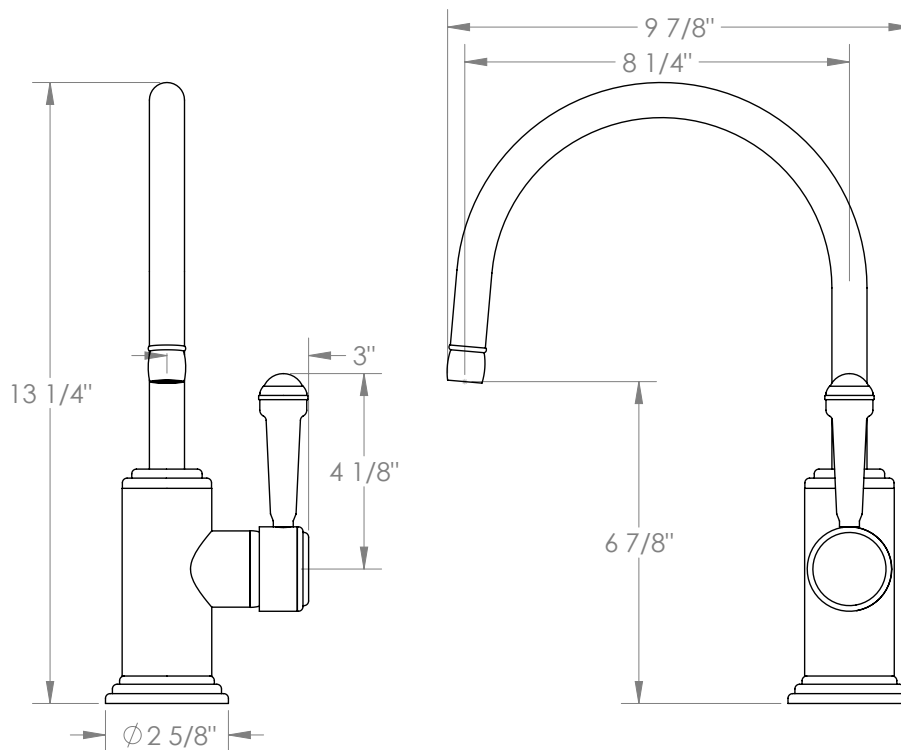

WATERMARK

BROOKLYN, NEW YORK

Stratford

321-7.3-S2

Deck Mounted, Monoblock Kitchen Faucet

- Fits Deck Up To 1-1/2" Thick
- Recommended Mounting Hole: 1-3/8"
- All Lead-Free Brass Construction
- Flow Rate: 1.75 GPM
- Ceramic Mixing Cartridge
- 360° Rotating Spout
- Professional Installation Required

Available in all finishes shown on the [Watermark Designs website](#)

Meets the applicable requirements of ASME A112.18.1-2005/CSA B125.1-05, entitled "Plumbing Supply Fittings".

Watermark Designs reserves the right to make revisions without notice to produce specifications. All product dimensions are nominal.