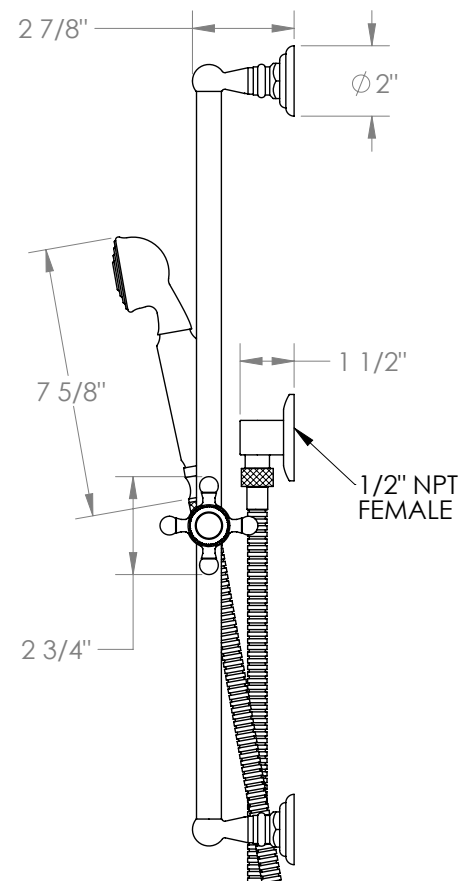

WATERMARK

BROOKLYN, NEW YORK

Stratford 321-HSPB1-V

Positioning Bar Shower Kit with Hand Shower

- Handshower Flow Rate: 1.75 GPM
- Slide bar features an adjustable shower holder that can be set along length of bar and can be set at angle up to 45°
- Hose Length: 69"
- Includes two backflow preventers- one in the hand shower and one in the wall elbow

Includes The Following Components:

- Shower Positioning Bar: 321-6524
- Hand Shower: SH-S525A
- Wall Elbow: ELB-6001
- Shower Hose: DS-4079

Available in all finishes shown on the [Watermark Designs website](https://www.watermark-designs.com)

Meets the applicable requirements of ASME A112.18.1-2005/CSA B125.1-05, entitled "Plumbing Supply Fittings".

Watermark Designs reserves the right to make revisions without notice to produce specifications. All product dimensions are nominal.