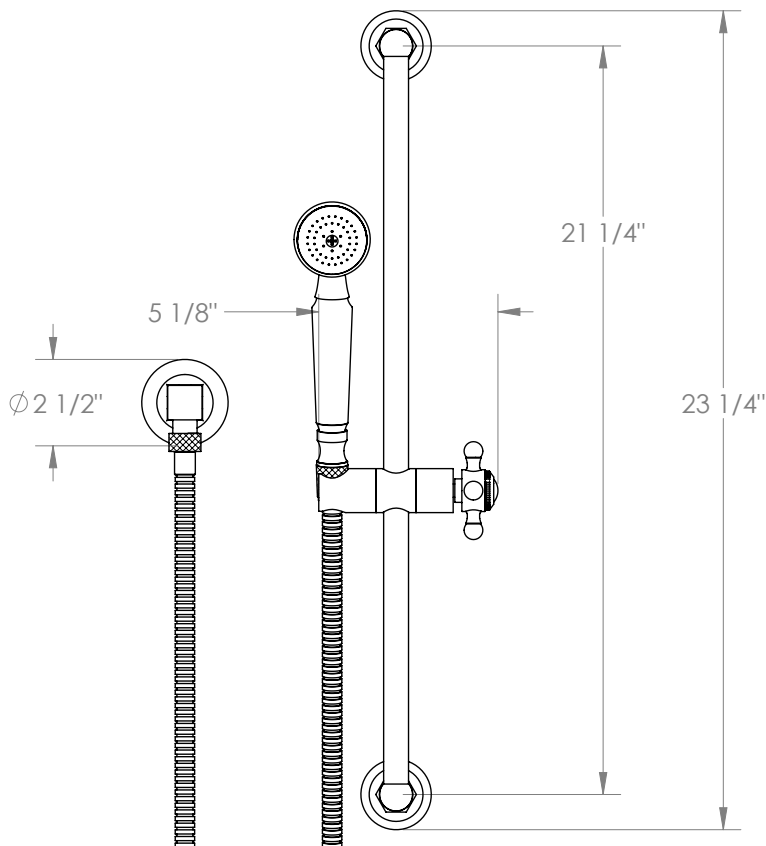

WATERMARK

BROOKLYN, NEW YORK

Stratford 321-HSPB1-V

Positioning Bar Shower Kit with Hand Shower

- Handshower Flow Rate: 1.75 GPM
- Slide bar features an adjustable shower holder that can be set along length of bar and can be set at angle up to 45°
- Hose Length: 69"
- Includes two backflow preventers- one in the hand shower and one in the wall elbow

Includes The Following Components:

- Shower Positioning Bar: 321-6524
- Hand Shower: SH-S525A
- Wall Elbow: ELB-6001
- Shower Hose: DS-4079

Available in all finishes shown on the [Watermark Designs website](https://www.watermark-designs.com)

Meets the applicable requirements of ASME A112.18.1-2005/CSA B125.1-05, entitled "Plumbing Supply Fittings".

Watermark Designs reserves the right to make revisions without notice to produce specifications. All product dimensions are nominal.