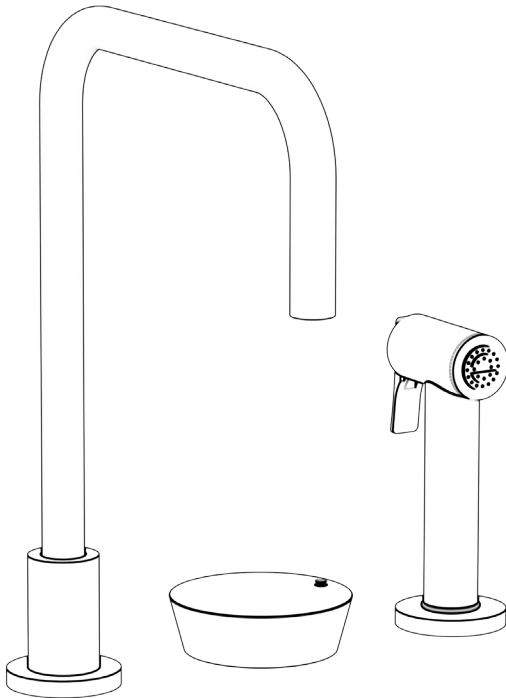

# WATERMARK

BROOKLYN, NEW YORK

Zen

36-7.1.3A-BL1

Deck Mounted, Single Handle Faucet with Side Spray  
Spray

- Side Spray Hose Length: 50" (Final Length May Vary)
- Fits Deck Up To 1-3/4" Thick
- Recommended Mounting Hole: 1-3/8"
- All Lead-Free Brass Construction
- Flow Rate: 1.75 GPM
- Ceramic Mixing Cartridge
- 360° Rotating Spout
- Professional Installation Required

Available in all finishes shown on the [Watermark Designs website](#)

Please refer to second page for handle dimensions

Meets the applicable requirements of ASME A112.18.1-2005/CSA B125.1-05, entitled "Plumbing Supply Fittings".

## Metal Handles:

Sky (BL1)