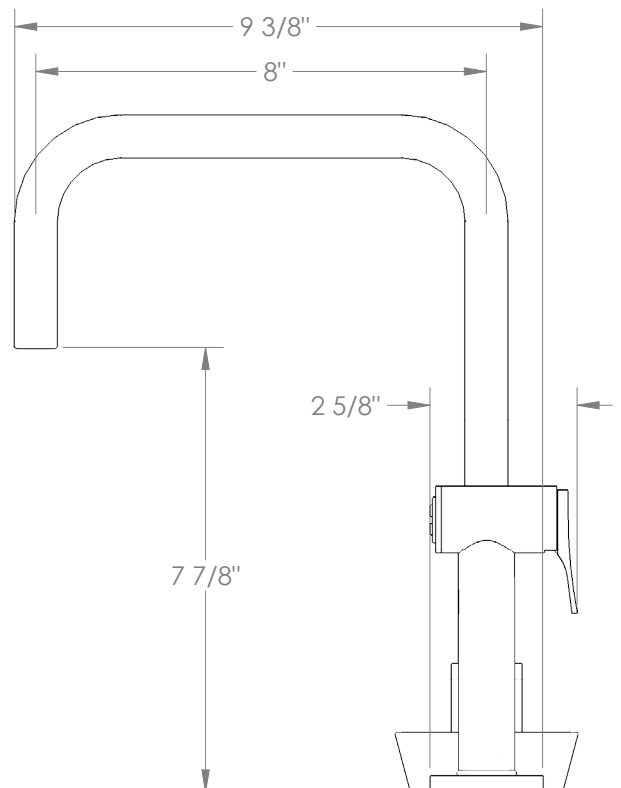

# WATERMARK

BROOKLYN, NEW YORK

Zen

36-7.1.3A-BL1

Deck Mounted, Single Handle Faucet with Side Spray  
Spray

- Side Spray Hose Length: 50" (Final Length May Vary)
- Fits Deck Up To 1-3/4" Thick
- Recommended Mounting Hole: 1-3/8"
- All Lead-Free Brass Construction
- Flow Rate: 1.75 GPM
- Ceramic Mixing Cartridge
- 360° Rotating Spout
- Professional Installation Required

Available in all finishes shown on the [Watermark Designs website](#)

Please refer to second page for handle dimensions

Meets the applicable requirements of ASME A112.18.1-2005/CSA B125.1-05, entitled "Plumbing Supply Fittings".