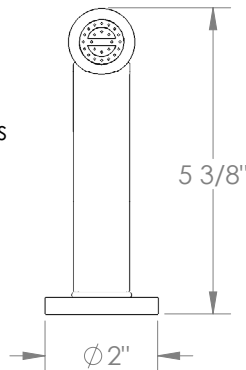

# WATERMARK

BROOKLYN, NEW YORK

Zen

36-7.1.3A-BL1

Deck Mounted, Single Handle Faucet with Side Spray  
Spray

- Side Spray Hose Length: 50" (Final Length May Vary)
- Fits Deck Up To 1-3/4" Thick
- Recommended Mounting Hole: 1-3/8"
- All Lead-Free Brass Construction
- Flow Rate: 1.75 GPM
- Ceramic Mixing Cartridge
- 360° Rotating Spout
- Professional Installation Required

Available in all finishes shown on the [Watermark Designs website](#)

Please refer to second page for handle dimensions

Meets the applicable requirements of ASME A112.18.1-2005/CSA B125.1-05, entitled "Plumbing Supply Fittings".