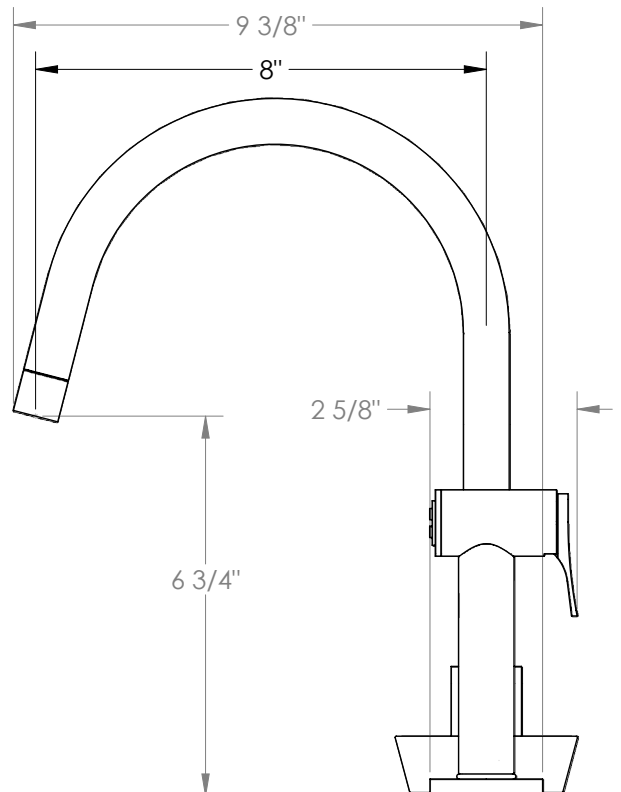

WATERMARK

BROOKLYN, NEW YORK

Available in all finishes shown on the [Watermark Designs website](#)

Zen

36-7.1.3GA-WM

Deck Mounted, Single Handle, Gooseneck
Faucet with Side Spray

- Side Spray Hose Length: 50" (Final Length May Vary)
- Fits Deck Up To 1-3/4" Thick
- Recommended Mounting Hole: 1-3/8"
- All Lead-Free Brass Construction
- Flow Rate: 1.75 GPM
- Ceramic Mixing Cartridge
- 360° Rotating Spout
- Professional Installation Required

Please refer to
second page for
handle dimensions

Meets the applicable requirements of ASME A112.18.1-2005/CSA B125.1-05, entitled "Plumbing Supply Fittings".

Watermark Designs reserves the right to make revisions without notice to produce specifications. All product dimensions are nominal.

Mountain Morning (MM)

Winter Morning (WM)

NOTE: Each rock handle is a natural stone handpicked from the pristine shores of the Great Lakes. Each one is unique and will not be identical to another, though we try to pair the most similar ones. The dimensions shown here are only to be used as a guide.