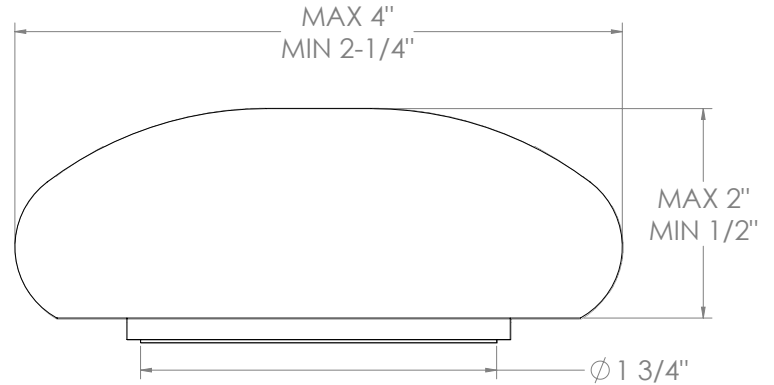

WATERMARK

BROOKLYN, NEW YORK

Available in all finishes shown on the [Watermark Designs website](#)

Zen

36-7.1.3GA-WM

Deck Mounted, Single Handle, Gooseneck
Faucet with Side Spray

- Side Spray Hose Length: 50" (Final Length May Vary)
- Fits Deck Up To 1-3/4" Thick
- Recommended Mounting Hole: 1-3/8"
- All Lead-Free Brass Construction
- Flow Rate: 1.75 GPM
- Ceramic Mixing Cartridge
- 360° Rotating Spout
- Professional Installation Required

Please refer to
second page for
handle dimensions

Meets the applicable requirements of ASME A112.18.1-2005/CSA B125.1-05, entitled "Plumbing Supply Fittings".

Watermark Designs reserves the right to make revisions without notice to produce specifications. All product dimensions are nominal.

09/2023

350 Dewitt Ave. Brooklyn, NY 11207 USA | T: 1 718 257 2800 | F: 1 718 257 2144 | customerservice@watermark-designs.com

WATERMARK

BROOKLYN, NEW YORK

Rock Handles:

Harvest Dark (HD)

Harvest Light (HL)

Mountain Morning (MM)

Winter Morning (WM)

NOTE: Each rock handle is a natural stone handpicked from the pristine shores of the Great Lakes. Each one is unique and will not be identical to another, though we try to pair the most similar ones. The dimensions shown here are only to be used as a guide.