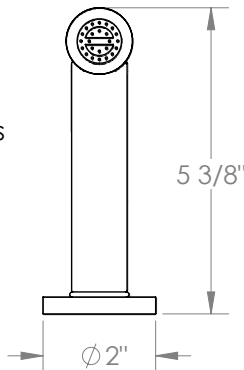

WATERMARK

BROOKLYN, NEW YORK

Available in all finishes shown on the [Watermark Designs website](#)

Zen

36-7.1.3GA-WM

Deck Mounted, Single Handle, Gooseneck
Faucet with Side Spray

- Side Spray Hose Length: 50" (Final Length May Vary)
- Fits Deck Up To 1-3/4" Thick
- Recommended Mounting Hole: 1-3/8"
- All Lead-Free Brass Construction
- Flow Rate: 1.75 GPM
- Ceramic Mixing Cartridge
- 360° Rotating Spout
- Professional Installation Required

Please refer to
second page for
handle dimensions

Meets the applicable requirements of ASME A112.18.1-2005/CSA B125.1-05, entitled "Plumbing Supply Fittings".

Watermark Designs reserves the right to make revisions without notice to produce specifications. All product dimensions are nominal.