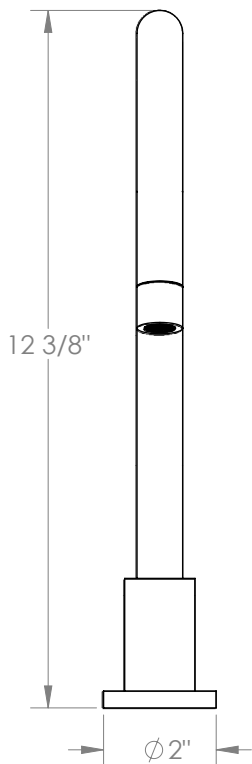

WATERMARK

BROOKLYN, NEW YORK

Available in all finishes shown on the [Watermark Designs website](#)

Zen

36-7.1.3GA-WM

Deck Mounted, Single Handle, Gooseneck
Faucet with Side Spray

- Side Spray Hose Length: 50" (Final Length May Vary)
- Fits Deck Up To 1-3/4" Thick
- Recommended Mounting Hole: 1-3/8"
- All Lead-Free Brass Construction
- Flow Rate: 1.75 GPM
- Ceramic Mixing Cartridge
- 360° Rotating Spout
- Professional Installation Required

Please refer to
second page for
handle dimensions

Meets the applicable requirements of ASME A112.18.1-2005/CSA B125.1-05, entitled "Plumbing Supply Fittings".

Watermark Designs reserves the right to make revisions without notice to produce specifications. All product dimensions are nominal.

Mountain Morning (MM)

Winter Morning (WM)

NOTE: Each rock handle is a natural stone handpicked from the pristine shores of the Great Lakes. Each one is unique and will not be identical to another, though we try to pair the most similar ones. The dimensions shown here are only to be used as a guide.