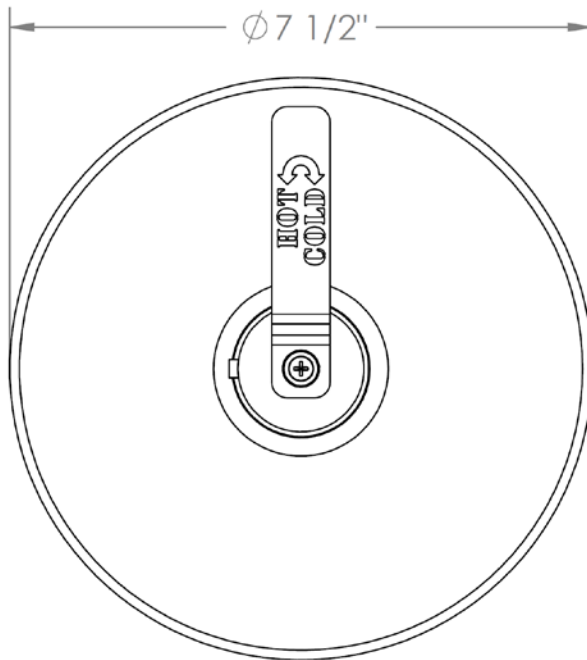

38-T10-EV4

Trim Kit Only for Thermostatic Valve

For use with SS-TH1000 or SS-TH3000 thermostatic trim

WATERMARK DESIGNS 6/26/2018