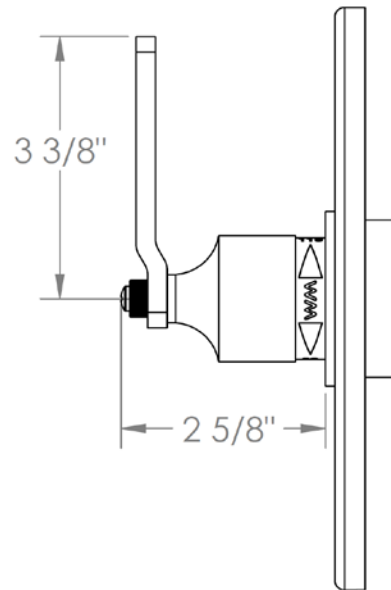

38-T10-EV4

Trim Kit Only for Thermostatic Valve

For use with SS-TH1000 or SS-TH3000 thermostatic trim

WATERMARK DESIGNS 6/26/2018