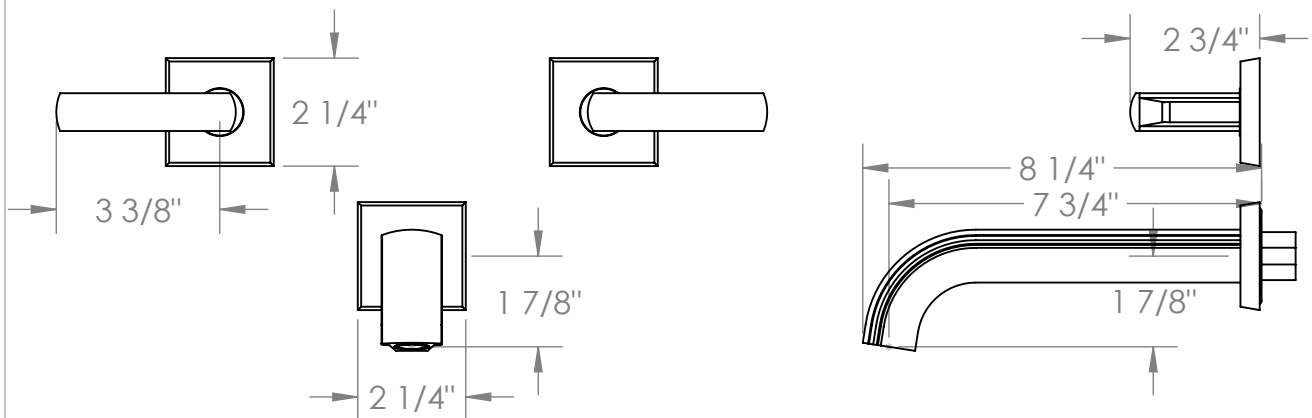

64-5-BR4

Wall Mounted 3 Hole Bath Set
Requires Rough SS-506 or SS-THV2.2-26C

Meets the applicable requirements of ASME A112.18.1-2005/CSA B125.1-05, entitled "Plumbing Supply Fittings"