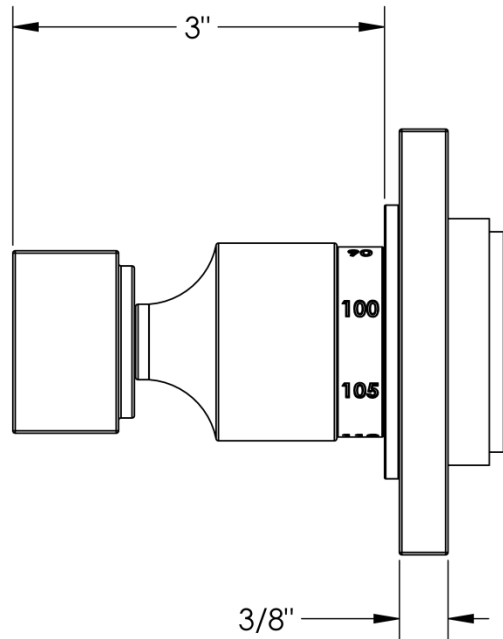

97-T15-J6

Trim Kit for Mini Thermostatic Valve
For use with SS-TH500

Meets the applicable requirements of ASME A112.18.1-2005/CSA B125.1-05, entitled "Plumbing Supply Fittings"