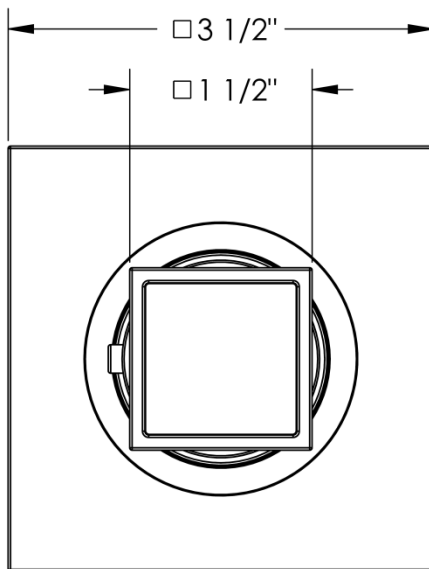

97-T15-J6

Trim Kit for Mini Thermostatic Valve
For use with SS-TH500

Meets the applicable requirements of ASME A112.18.1-2005/CSA B125.1-05, entitled "Plumbing Supply Fittings"