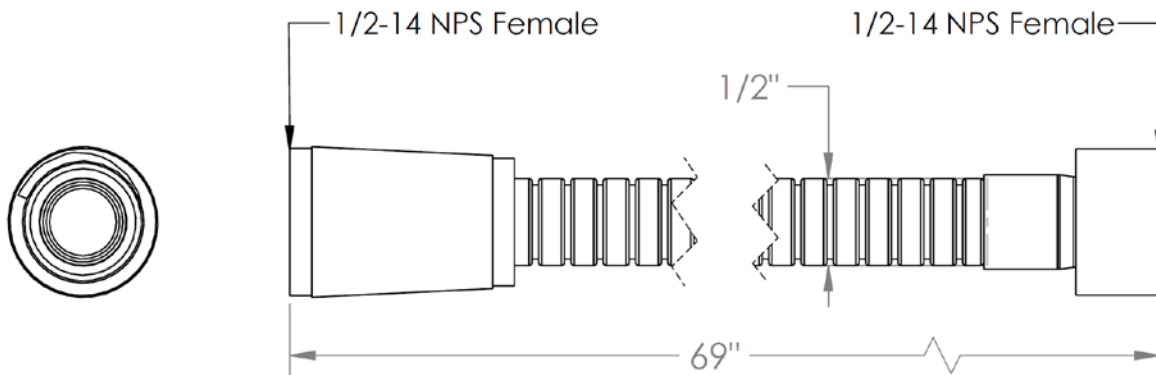

DS-4079

Hand Shower Hose for Wall Mount

Connection Types: Knurled 1/2" NPS Female x 1/2" NPS Female

Meets the applicable requirements of ASME A112.18.1-2005/CSA B125.1-05, entitled "Plumbing Supply Fittings"