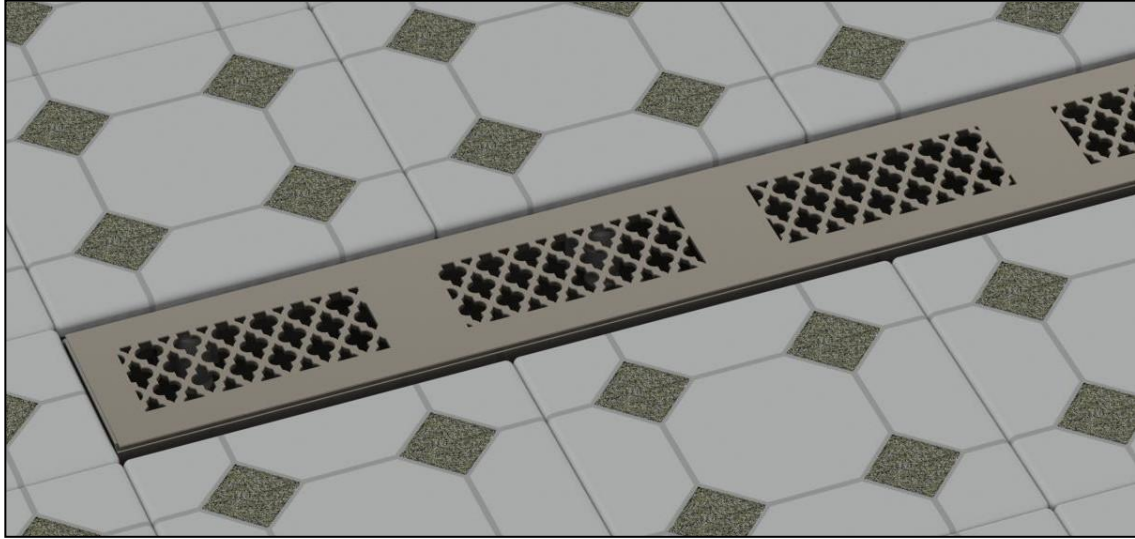

LD4-
 Trim Kit with Height Adjustable Grate
 Requires LDRK floor rough

MODEL NO.	DIMENSION OF A	REQUIRED ROUGH
LD4-24	22 1/4"	LDRK-24
LD4-28	26 3/16"	LDRK-28
LD4-32	30 1/8"	LDRK-32
LD4-36	34 1/16"	LDRK-36
LD4-40	38"	LDRK-40
LD4-44	41 15/16"	LDRK-44
LD4-48	45 7/8"	LDRK-48