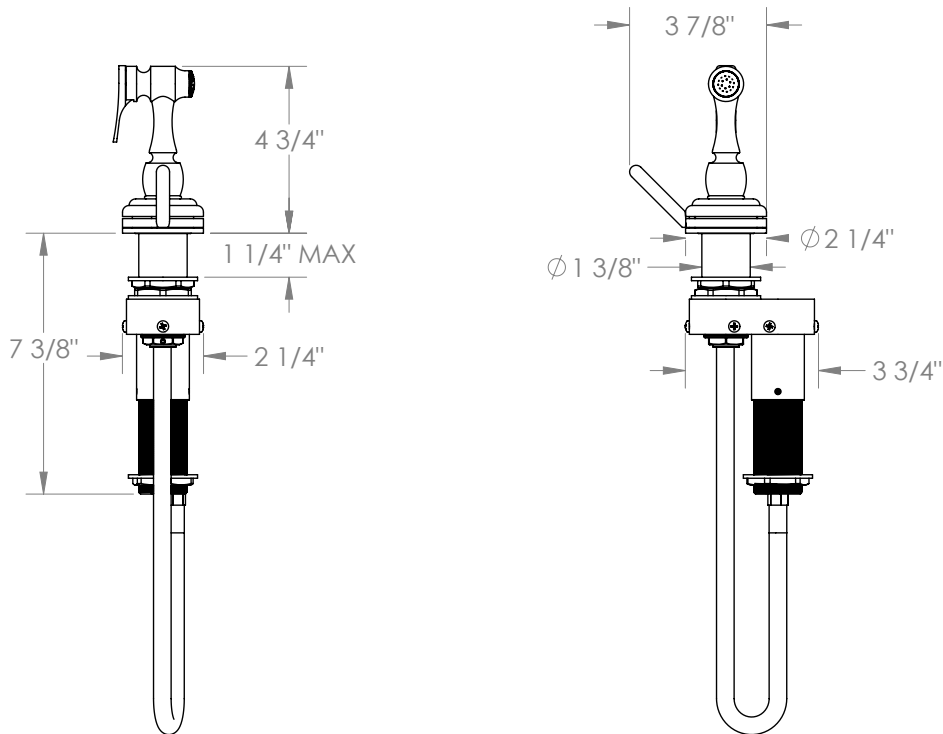

WATERMARK

BROOKLYN, NEW YORK

Kitchen MSA4.1

Deck Mounted Traditional Independent Side
Spray with Integrated Mixer

- Side Spray Hose Length: 50" (Final Length May Vary)
- Fits Deck Up To 2" Thick
- Recommended Mounting Hole: 1-3/8"
- All Lead-Free Brass Construction
- Maximum Flow Rate 2 GPM
- Professional Installation Required

Available in all finishes shown on the [Watermark Designs website](#)

Meets the applicable requirements of ASME A112.18.1-2005/CSA B125.1-05, entitled "Plumbing Supply Fittings".

Watermark Designs reserves the right to make revisions without notice to produce specifications. All product dimensions are nominal.