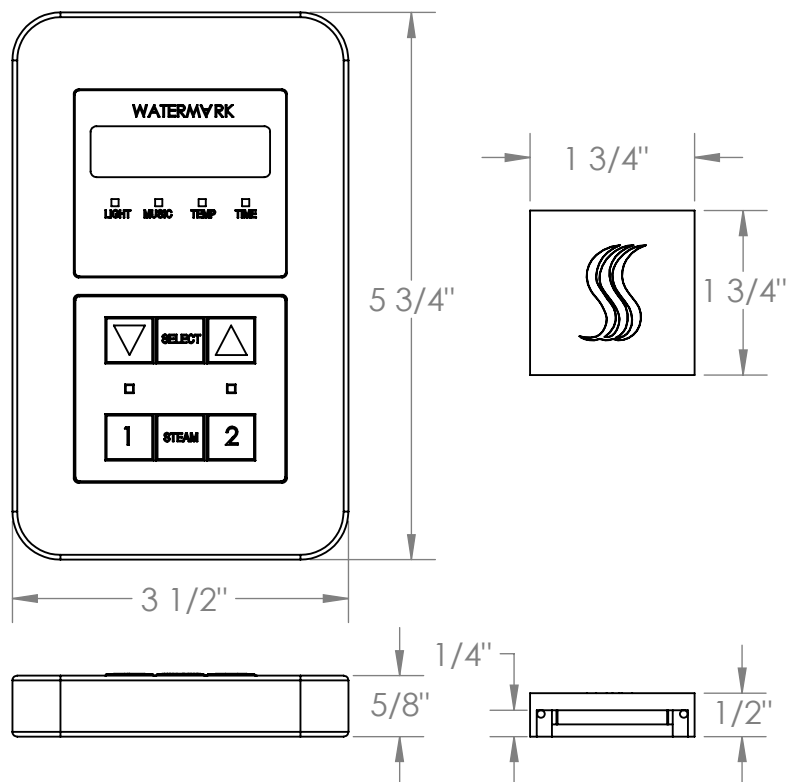

SS-SSED02

Edge Steam Shower

Includes Thermasol Signature Series Control and SteamVection Steamhead

Integrates With Thermasol® AF Series And Proseries™ Digital Can-Bus Technology.

Solid Brass Construction

Notes: Please Contact Thermasol for Technical Support. (866) 961-5419