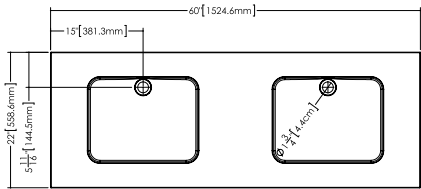

Déco

Compatible integrated countertop for **DCO 60FL** vanity

Lavatory **VDCOXS 60**

inch 60 1/8 x 22 1/16 x 7/16 mm 1527 x 561 x 11

Top view

Front view

Profile view

WETSTYLE cannot be held responsible for any technical errors and reserves the right to make revisions without notice.
 Approximate measurement. The manufacturer accept 1/4" (6.35mm) variance.