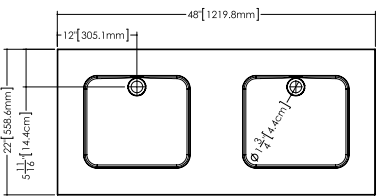

Déco

Compatible integrated countertop for **DCO 48FL** vanity

Lavatory **VDCOXS 48**

inch 48 1/8 x 22 1/16 x 7/16 mm 1222 x 561 x 11

Top view

Front view

Profile view

WETSTYLE cannot be held responsible for any technical errors and reserves the right to make revisions without notice.
Approximate measurement. The manufacturer accept 1/4" (6.35mm) variance.