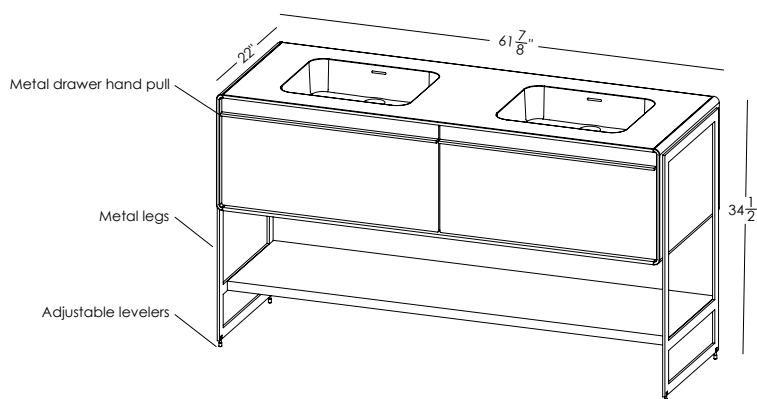

Finishes and colors

- oak - natural/wenge/white/black/stone harbour grey coffee bean/smoked
- walnut - natural/natural no calico/chocolate
- matte lacquer - white/black/stone harbour grey
- premium - mozambique/torried eucalyptus
- stainless steel - brushed/satin brass/matte black

Drawers configuration

LEFT
Horseshoe

RIGHT
Horseshoe

Integrated countertop possibility sold separately

VDCOXS 60

WETSTYLE cannot be held responsible for any technical errors and reserves the right to make revisions without notice.

Approximate measurement. The manufacturer accept 1/4" (6.35mm) variance.

www.WETSTYLE.COM - Montreal - Canada
Tel. 1 888.536.9001 - service@wetstyle.com