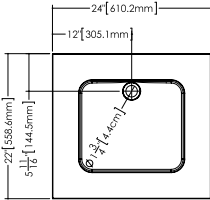

Vanity **DCO 24FL** – Floor-mount – 1 Drawer – 24" length

inch 22 depth x 25 $\frac{7}{8}$ " length (incl. legs) x 34 $\frac{1}{2}$ " height mm 559 x 657 x 876

Features

- Hand pull and legs (floor-mounted models) in solid stainless steel
- All natural wood veneer
- AWI rated level 5 marine grade finish for moisture resistance and durability (industry's highest finishing class)
- Finished interior drawers
- Slow closing ball bearing glides
- Special wall preparation recommendations the distance between studs should not exceed 16". Each stud should be reinforced vertically by 2" x 3" wooden studs and horizontally with 2" x 6" wooden studs at a height of 30" all along the width of the vanity.

Déco

Compatible integrated countertop for **DCO 24FL** vanity

Lavatory **VDCOXS 24**

inch 24 1/8 x 22 1/16 x 7/16 mm 612 x 561 x 11

Top view

Front view

Profile view

WETSTYLE cannot be held responsible for any technical errors and reserves the right to make revisions without notice.
 Approximate measurement. The manufacturer accept 1/4" (6.35mm) variance.