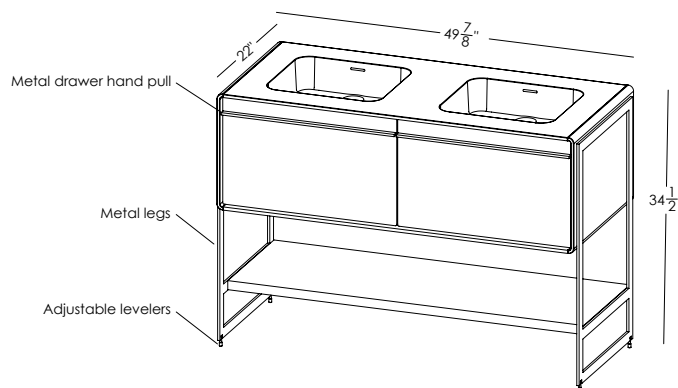

Finishes and colors

- oak - natural/wenge/white/black/stone harbour grey coffee bean/smoked
- walnut - natural/natural no calico/chocolate
- matte lacquer - white/black/stone harbour grey
- premium - mozambique/torried eucalyptus
- stainless steel - brushed/satin brass/matte black

Drawers configuration

LEFT
Horseshoe

RIGHT
Horseshoe

Integrated countertop possibility sold separately

VDCOXS 48

WETSTYLE cannot be held responsible for any technical errors and reserves the right to make revisions without notice.

Approximate measurement. The manufacturer accept 1/4" (6.35mm) variance.

www.WETSTYLE.COM - Montreal - Canada
Tel. 1 888.536.9001 - service@wetstyle.com