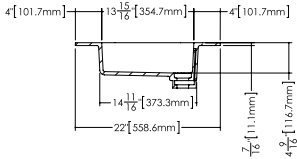

Déco

Compatible integrated countertop for **DCO 30FL** vanity

Lavatory **VDCOXS 30**

inch 30 1/8 x 22 1/16 x 7/16 mm 765 x 561 x 11

Top view

Front view

Profile view

WETSTYLE cannot be held responsible for any technical errors and reserves the right to make revisions without notice.
Approximate measurement. The manufacturer accept 1/4" (6.35mm) variance.