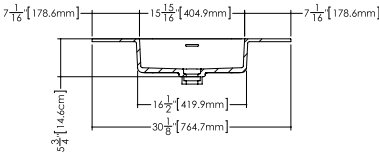

Déco

Compatible integrated countertop for **DCO 30FL** vanity

Lavatory **VDCOXS 30**

inch 30 1/8 x 22 1/16 x 7/16 mm 765 x 561 x 11

Top view

Front view

Profile view

WETSTYLE cannot be held responsible for any technical errors and reserves the right to make revisions without notice.
Approximate measurement. The manufacturer accept 1/4" (6.35mm) variance.