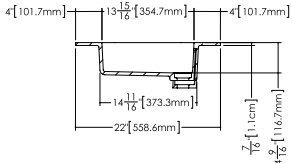

Déco

Compatible integrated countertop for **DCO 36FL** vanity

Lavatory **VDCOXS 36**

inch 36 1/8 x 22 1/16 x 7/16 mm 917 x 561 x 11

Top view

Front view

Profile view

WETSTYLE cannot be held responsible for any technical errors and reserves the right to make revisions without notice.
 Approximate measurement. The manufacturer accept 1/4" (6.35mm) variance.