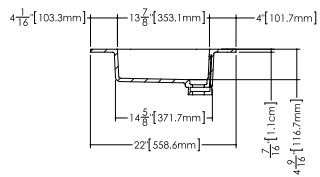

Déco

Compatible integrated countertop for **DCO 48FL** vanity

Lavatory **VDCOXS 48**

inch 48 1/8 x 22 1/16 x 7/16 mm 1222 x 561 x 11

Top view

Front view

Profile view

WETSTYLE cannot be held responsible for any technical errors and reserves the right to make revisions without notice.
Approximate measurement. The manufacturer accept 1/4" (6.35mm) variance.