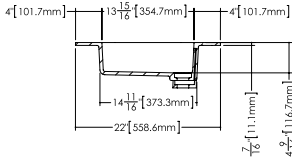

Déco

Compatible integrated countertop for **DCO 24FL** vanity

Lavatory **VDCOXS 24**

inch 24 1/8 x 22 1/16 x 7/16 mm 612 x 561 x 11

Top view

Front view

Profile view

WETSTYLE cannot be held responsible for any technical errors and reserves the right to make revisions without notice.
 Approximate measurement. The manufacturer accept 1/4" (6.35mm) variance.