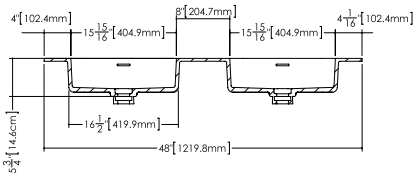

Déco

Compatible integrated countertop for **DCO 48FL** vanity

Lavatory **VDCOXS 48**

inch 48 1/8 x 22 1/16 x 7/16 mm 1222 x 561 x 11

Top view

Front view

Profile view

WETSTYLE cannot be held responsible for any technical errors and reserves the right to make revisions without notice.
Approximate measurement. The manufacturer accept 1/4" (6.35mm) variance.