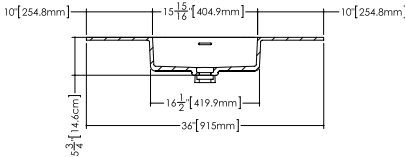

Déco

Compatible integrated countertop for **DCO 36FL** vanity

Lavatory **VDCOXS 36**

inch 36 1/8 x 22 1/16 x 7/16 mm 917 x 561 x 11

Top view

Front view

Profile view

WETSTYLE cannot be held responsible for any technical errors and reserves the right to make revisions without notice.
 Approximate measurement. The manufacturer accept 1/4" (6.35mm) variance.