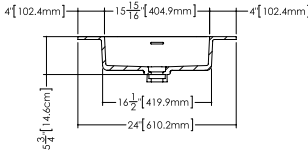

Déco

Compatible integrated countertop for **DCO 24FL** vanity

Lavatory **VDCOXS 24**

inch 24 1/8 x 22 1/16 x 7/16 mm 612 x 561 x 11

Top view

Front view

Profile view

WETSTYLE cannot be held responsible for any technical errors and reserves the right to make revisions without notice.
 Approximate measurement. The manufacturer accept 1/4" (6.35mm) variance.