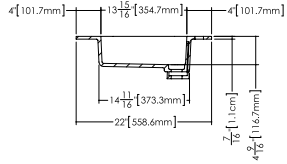

Déco

Compatible integrated countertop for **DCO 60FL** vanity

Lavatory **VDCOXS 60**

inch 60 1/8 x 22 1/16 x 7/16 mm 1527 x 561 x 11

Top view

Front view

Profile view

WETSTYLE cannot be held responsible for any technical errors and reserves the right to make revisions without notice.
 Approximate measurement. The manufacturer accept 1/4" (6.35mm) variance.