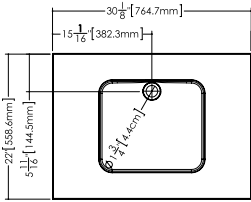

Vanity **DCO 24FL** – Floor-mount – 1 Drawer – 24" length

inch 22 depth x 25 $\frac{7}{8}$ " length (incl. legs) x 34 $\frac{1}{2}$ " height mm 559 x 657 x 876

Features

- Hand pull and legs (floor-mounted models) in solid stainless steel
- All natural wood veneer
- AWI rated level 5 marine grade finish for moisture resistance and durability (industry's highest finishing class)
- Finished interior drawers
- Slow closing ball bearing glides
- Special wall preparation recommendations the distance between studs should not exceed 16". Each stud should be reinforced vertically by 2" x 3" wooden studs and horizontally with 2" x 6" wooden studs at a height of 30" all along the width of the vanity.

Déco

Compatible integrated countertop for **DCO 30FL** vanity

Lavatory **VDCOXS 30**

inch 30 1/8 x 22 1/16 x 7/16 mm 765 x 561 x 11

Top view

Front view

Profile view

WETSTYLE cannot be held responsible for any technical errors and reserves the right to make revisions without notice.
Approximate measurement. The manufacturer accept 1/4" (6.35mm) variance.