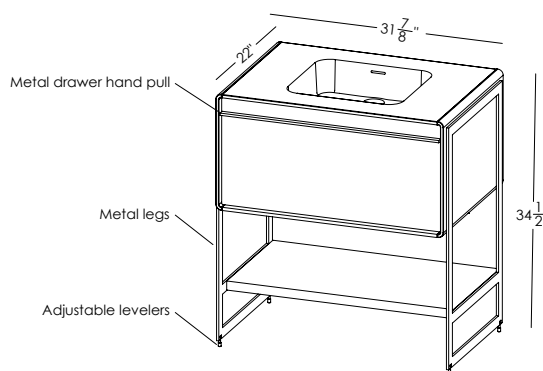

Déco

Compatible integrated countertop for **DCO 24FL** vanity

Lavatory **VDCOXS 24**

inch 24 1/8 x 22 1/16 x 7/16 mm 612 x 561 x 11

Top view

Front view

Profile view

WETSTYLE cannot be held responsible for any technical errors and reserves the right to make revisions without notice.
 Approximate measurement. The manufacturer accept 1/4" (6.35mm) variance.

Vanity DCO 30FL – Floor-mount – 1 Drawer – 30" length

inch 22 depth x 31 7/8 length (incl. legs) x 34 1/2 height mm 559 x 821 x 876

Features

- Hand pull and legs (floor-mounted models) in solid stainless steel
- All natural wood veneer
- AWI rated level 5 marine grade finish for moisture resistance and durability (industry's highest finishing class)
- Finished interior drawers
- Slow closing ball bearing glides
- Special wall preparation recommendations the distance between studs should not exceed 16". Each stud should be reinforced vertically by 2" x 3" wooden studs and horizontally with 2" x 6" wooden studs at a height of 30" all along the width of the vanity.