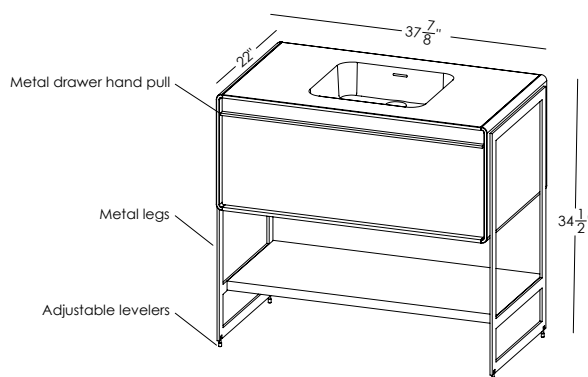

Finishes and colors

- oak - natural/wenge/white/black/stone harbour grey coffee bean/smoked
- walnut - natural/natural no calico/chocolate
- matte lacquer - white/black/stone harbour grey
- premium - mozambique/torried eucalyptus
- stainless steel - brushed/satin brass/matte black

Drawer configuration

Horseshoe

Integrated countertop possibility sold separately

VDCOXS 36

WETSTYLE cannot be held responsible for any technical errors and reserves the right to make revisions without notice.

Approximate measurement. The manufacturer accept 1/4" (6.35mm) variance.

www.WETSTYLE.COM - Montreal - Canada
Tel. 1 888.536.9001 - service@wetstyle.com

WET
STYLE