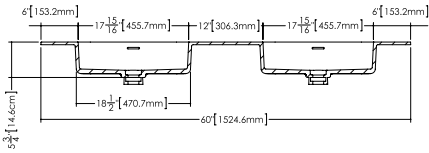

Déco

Compatible integrated countertop for **DCO 60FL** vanity

Lavatory **VDCOXS 60**

inch 60 1/8 x 22 1/16 x 7/16 mm 1527 x 561 x 11

Top view

Front view

Profile view

WETSTYLE cannot be held responsible for any technical errors and reserves the right to make revisions without notice.
 Approximate measurement. The manufacturer accept 1/4" (6.35mm) variance.