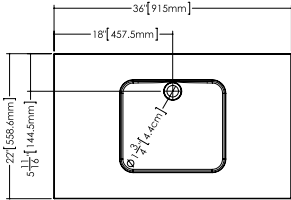

Déco

Compatible integrated countertop for **DCO 36FL** vanity

Lavatory **VDCOXS 36**

inch 36 1/8 x 22 1/16 x 7/16 mm 917 x 561 x 11

Top view

Front view

Profile view

WETSTYLE cannot be held responsible for any technical errors and reserves the right to make revisions without notice.
 Approximate measurement. The manufacturer accept 1/4" (6.35mm) variance.