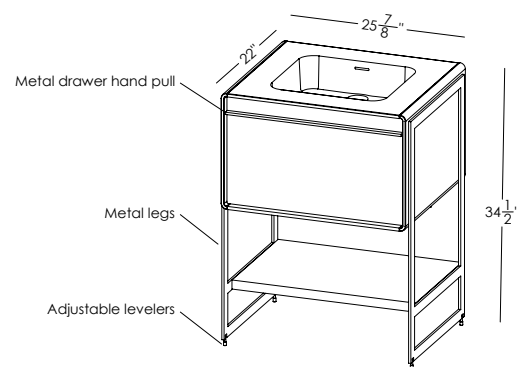

Integrated countertop possibility sold separately

VDCOXS 24

WETSTYLE cannot be held responsible for any technical errors and reserves the right to make revisions without notice.

Approximate measurement. The manufacturer accept $\frac{1}{4}$ " (6.35mm) variance.

www.WETSTYLE.COM - Montreal - Canada
Tel. 1 888.536.9001 - service@wetstyle.com

WET
STYLE