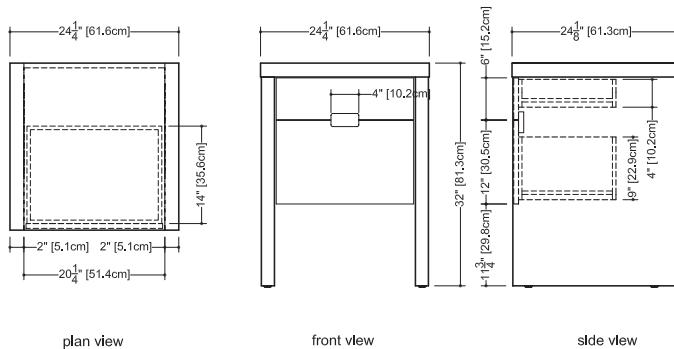

Furniture

Vanity F 124 – 2 drawers – 24” depth

length - inch 24¼ - 30 - 36¼ length - cm 61.6 - 76 - 92

finishes and colors

oak

natural
wenge
white
black
stone harbour grey
coffee bean
smoked

walnut

natural
natural no calico
chocolate

**For lavatory combinations
match only with rear drain vessel sink**

WETSTYLE cannot be held responsible for any technical errors and reserves the right to make revisions without notice.

Approximate measurement.
The manufacturer accepts ¼" (6.35mm) variance.

www.WETSTYLE.COM - Montreal - Canada
Tel. 1 888.536.9001 - service@wetstyle.com

Furniture

Vanity F 124 – 4 drawers – 24” depth

length - inch 42 - 48¼ - 54 - 60¼ - 66 - 72
length - cm 107 - 122.6 - 137 - 153 - 167 - 183

**For lavatory combinations
match only with rear drain vessel sink**

WETSTYLE cannot be held responsible for any technical errors and reserves the right to make revisions without notice.

Approximate measurement.
The manufacturer accepts 1/4" (6,35mm) variance.