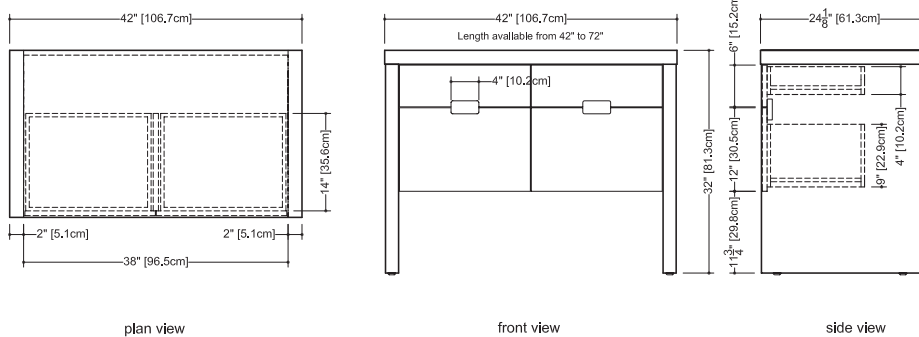

Furniture

Vanity F 124 – 2 drawers – 24” depth

length - inch 24¼ - 30 - 36¼ length - cm 61.6 - 76 - 92

finishes and colors

oak

natural
wenge
white
black
stone harbour grey
coffee bean
smoked

walnut

natural
natural no calico
chocolate

**For lavatory combinations
match only with rear drain vessel sink**

WETSTYLE cannot be held responsible for any technical errors and reserves the right to make revisions without notice.

Approximate measurement.
The manufacturer accepts ¼" (6.35mm) variance.

www.WETSTYLE.COM - Montreal - Canada
Tel. 1 888.536.9001 - service@wetstyle.com

Furniture

Vanity F 124 – 4 drawers – 24” depth

length - inch 42 - 48¼ - 54 - 60¼ - 66 - 72
length - cm 107 - 122.6 - 137 - 153 - 167 - 183

**For lavatory combinations
match only with rear drain vessel sink**

WETSTYLE cannot be held responsible for any technical errors and reserves the right to make revisions without notice.

Approximate measurement.
The manufacturer accepts 1/4" (6,35mm) variance.