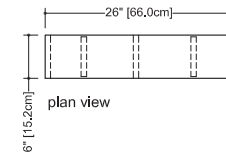

note: wall-mounted version / no legs

WETSTYLE cannot be held responsible for any technical errors and reserves the right to make revisions without notice.

Approximate measurement.
The manufacturer accepts 1/4" (6.35mm) variance.