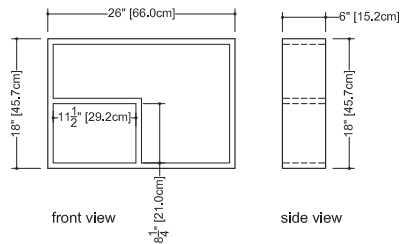

■ weight

lb- 8 kg- 3.6

- all natural wood veneer on dimensionally stable MDF core
- AWI rated level 5 marine grade finish for moisture resistance and durability (industry's highest finishing class)
- Installation: wall-mounted'

note: wall-mounted version / no legs

WETSTYLE cannot be held responsible for any technical errors and reserves the right to make revisions without notice.

Approximate measurement.
The manufacturer accepts 1/4" (6.35mm) variance.