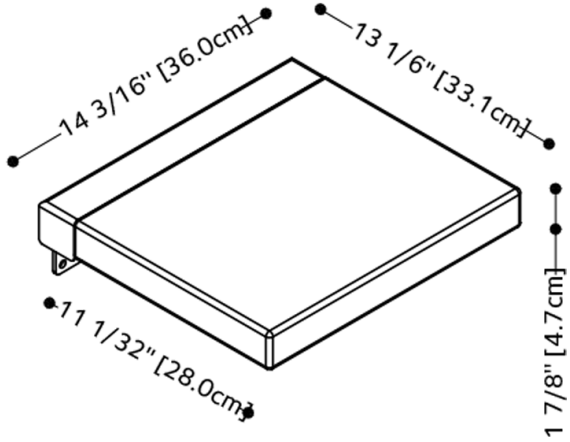

# CUBE SEAT 14 IN.

COMPLEMENTS

**Design** Wetstyle Design Lab

## FEATURES

- Water-resistant
- Seat made of soft polyurethane foam
- Base made of stainless steel
- Weight rating: up to 285 lb/130 kg
- Made in Italy

## TECHNICAL DETAILS

- Length: 14"

STC14WM-M-5

side view, open

side view, closed

WETSTYLE cannot be held responsible for any technical errors and reserves the right to make revisions without notice. Approximate measurement. The manufacturer accepts 1/4" (6.35mm) variance.

### Model

- Cube Wall-mounted Shower Seat - 14" Width