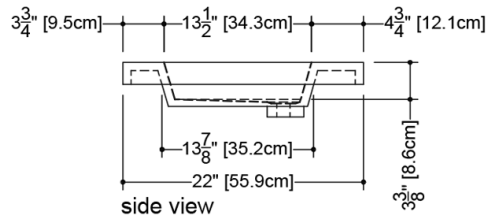

TECHNICAL DETAILS

- **Width:** 22"
- **Length:** 24"
- **Height:** 2"
- **Weight:** 18 lbs / 8 kg

VOVS 24

WETSTYLE cannot be held responsible for any technical errors and reserves the right to make revisions without notice. Approximate measurement. The manufacturer accepts 1/4" (6.35mm) variance.