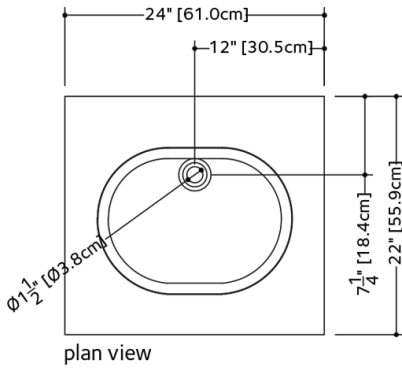

Sinks

VOVS 24

OVE COLLECTION

Design Wetstyle Design Lab

FEATURES

Handcrafted in Montreal, Canada

Installation type: semi-recessed

Available with or without overflow

Overflow trim finish options: polished chrome, brushed nickel, matte black, satin brass or no metallic trim

Faucet hole options: 1 hole (for mono faucet), 3 holes (for widespread faucet) or no hole (for wall-mounted faucet)

TECHNICAL DETAILS

- **Width:** 22"
- **Length:** 24"
- **Height:** 2"
- **Weight:** 18 lbs / 8 kg

VOVS 24

WETSTYLE cannot be held responsible for any technical errors and reserves the right to make revisions without notice. Approximate measurement. The manufacturer accepts 1/4" (6.35mm) variance.