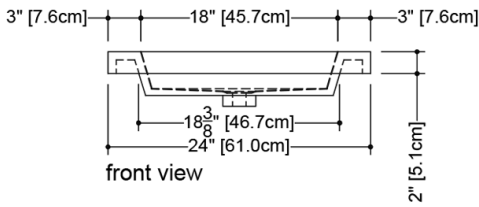

TECHNICAL DETAILS

- **Width:** 22"
- **Length:** 24"
- **Height:** 2"
- **Weight:** 18 lbs / 8 kg

VOVS 24

WETSTYLE cannot be held responsible for any technical errors and reserves the right to make revisions without notice. Approximate measurement. The manufacturer accepts 1/4" (6.35mm) variance.