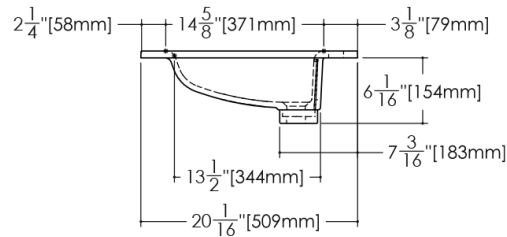

TECHNICAL DETAILS

- **Width:** 20"
- **Length:** 36"
- **Height:** 0.62"
- **Weight:** 23 lbs / 10 kg

plan view

perspective view

front view

side view

VELXS 36

WETSTYLE cannot be held responsible for any technical errors and reserves the right to make revisions without notice. Approximate measurement. The manufacturer accepts 1/4" (6.35mm) variance.