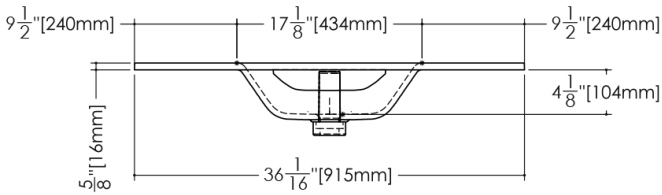

TECHNICAL DETAILS

- **Width:** 20"
- **Length:** 36"
- **Height:** 0.62"
- **Weight:** 23 lbs / 10 kg

plan view

perspective view

front view

side view

VELXS 36

WETSTYLE cannot be held responsible for any technical errors and reserves the right to make revisions without notice. Approximate measurement. The manufacturer accepts 1/4" (6.35mm) variance.