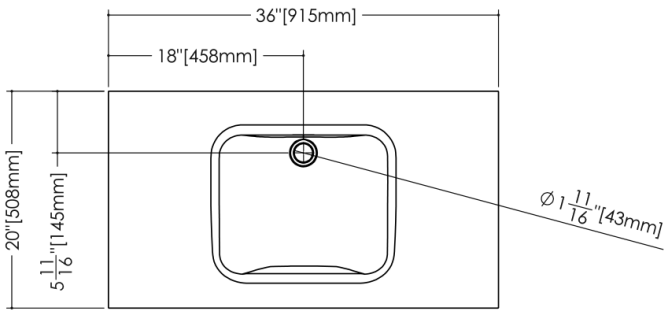

Sinks

VELXS 36

ELEMENT RAFFINÉ COLLECTION

Design Wetstyle Design Lab

FEATURES

Handcrafted in Montreal, Canada

Installation type: extra-slim recessed

Available with or without overflow

Overflow trim finish options: polished chrome, brushed nickel, matte black, satin brass or no metallic trim

Faucet hole options: 1 hole (for mono faucet), 3 holes (for widespread faucet) or no hole (for wall-mounted faucet)

TECHNICAL DETAILS

- **Width:** 20"
- **Length:** 36"
- **Height:** 0.62"
- **Weight:** 23 lbs / 10 kg

plan view

perspective view

front view

side view

VELXS 36

WETSTYLE cannot be held responsible for any technical errors and reserves the right to make revisions without notice. Approximate measurement. The manufacturer accepts 1/4" (6.35mm) variance.