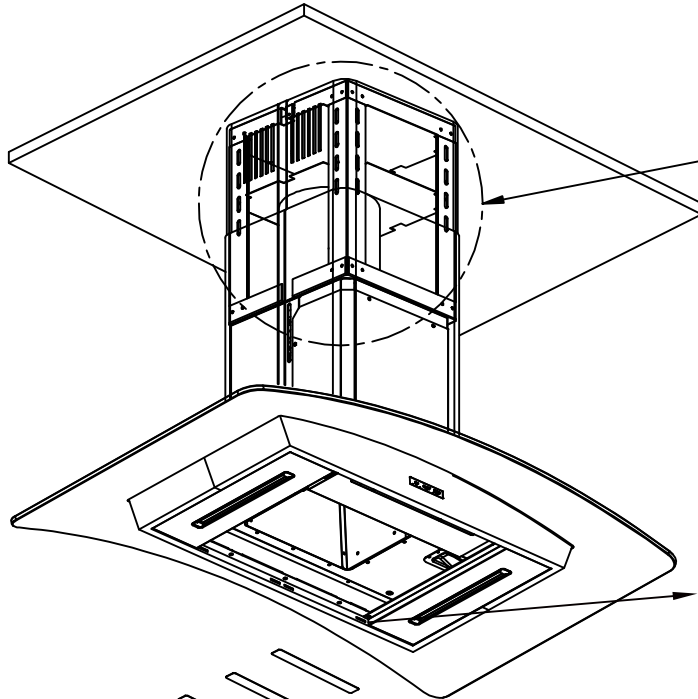

BRC-0007

For use with : BML-ExxBx

Remove all black foam from filter opening before installing the charcoal filter brackets.

LIST OF MATERIALS