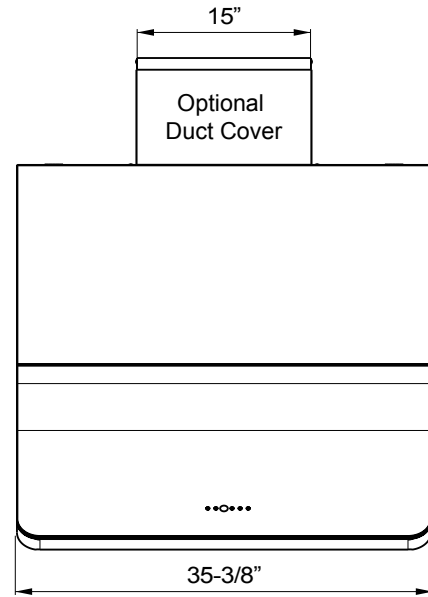

DESIGNER

HORIZON

WALL

**ZEPHYR**

ZEPHYRONLINE.COM

FRONT

SIDE

## MODEL

Matte Black	DHZ-M90AMBX
Matte White	DHZ-M90AMWX
Size	90cm (35-3/8")