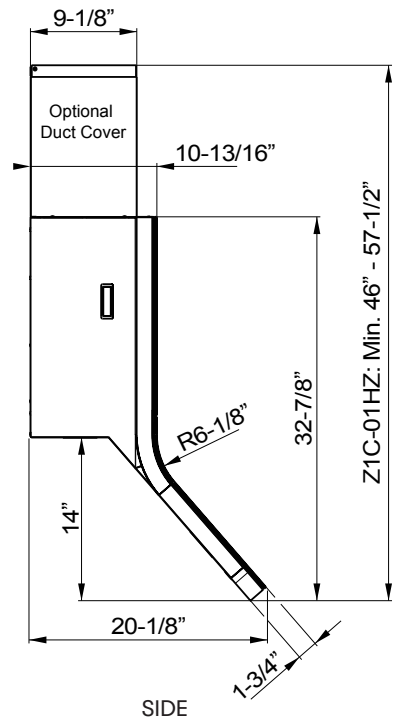

DESIGNER

HORIZON

WALL

ZEPHYR

ZEPHYRONLINE.COM

SIDE