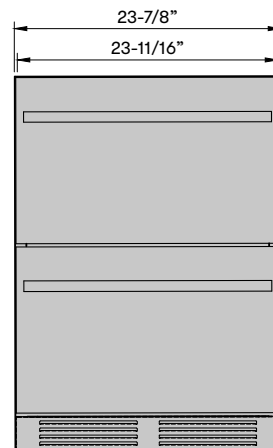

Transforming the Kitchen through Design, Discovery, and Care

Specifications subject to change, check zephyronline.com for up-to-date information.
Zephyr | 2277 Harbor Bay Parkway, Alameda, CA 94502 | 888.880.8368