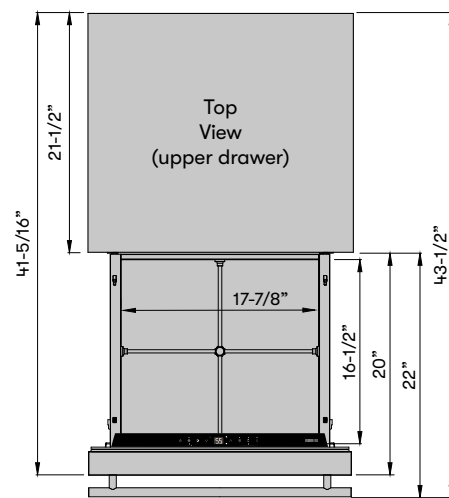

MODEL

Single Zone
Refrigerator Drawer PRRD24C1AS

Size 24"
Dimensions 23-7/8"W x 33-7/8"H x 24"D
Weight 137 lbs.
Installation Type Compact / Built-in
Refrigerant Type R600a

FEATURES

Volume 5.4 cu/ft
Temperature Range 33° - 65° F
Exterior Drawer Finish 304-grade Stainless Steel with Contemporary Handle
Interior Drawer Finish White
Exterior Cabinet Finish Black
Interior Cabinet Finish Black
Full-Extension Drawers Yes
Soft-Close Drawers Yes
Drawer Organization Adjustable Bar Dividers + Transparent Insert Tray
Lighting 3-Color LED Lighting
Cloud White, Deep Blue, Amber
Controls 3-Color Electronic Touch
Preset Temperature Modes Produce, Beverage, Wine
Quick Chill Yes, for faster cooldown
Door Open Alarm Yes
Sabbath Mode Yes
ENERGY STAR® Certified Yes
PreciseTemp™ Yes
Active Cooling Technology Yes

AC POWER 115V, 60Hz at Max. 1.5A

WARRANTY 2 years parts, 2 years labor
5 years compressor

** Maximum clearance height inside drawers is 12"