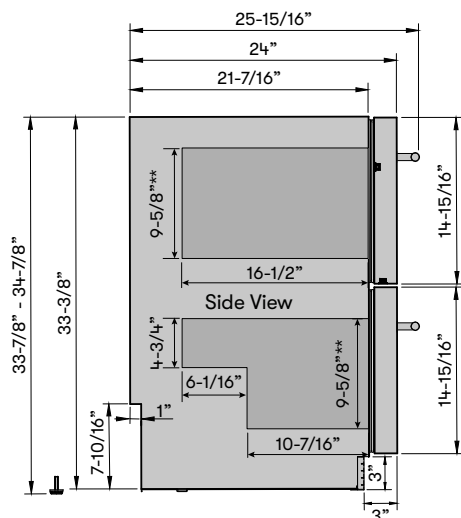

MODEL

Single Zone
Refrigerator Drawer PRRD24C1AS

Size 24"
Dimensions 23-7/8"W x 33-7/8"H x 24"D
Weight 137 lbs.
Installation Type Compact / Built-in
Refrigerant Type R600a

FEATURES

Volume 5.4 cu/ft
Temperature Range 33° - 65° F
Exterior Drawer Finish 304-grade Stainless Steel with Contemporary Handle
Interior Drawer Finish White
Exterior Cabinet Finish Black
Interior Cabinet Finish Black
Full-Extension Drawers Yes
Soft-Close Drawers Yes
Drawer Organization Adjustable Bar Dividers + Transparent Insert Tray
Lighting 3-Color LED Lighting
Cloud White, Deep Blue, Amber
Controls 3-Color Electronic Touch
Preset Temperature Modes Produce, Beverage, Wine
Quick Chill Yes, for faster cooldown
Door Open Alarm Yes
Sabbath Mode Yes
ENERGY STAR® Certified Yes
PreciseTemp™ Yes
Active Cooling Technology Yes

AC POWER 115V, 60Hz at Max. 1.5A

WARRANTY 2 years parts, 2 years labor
5 years compressor

** Maximum clearance height inside drawers is 12"