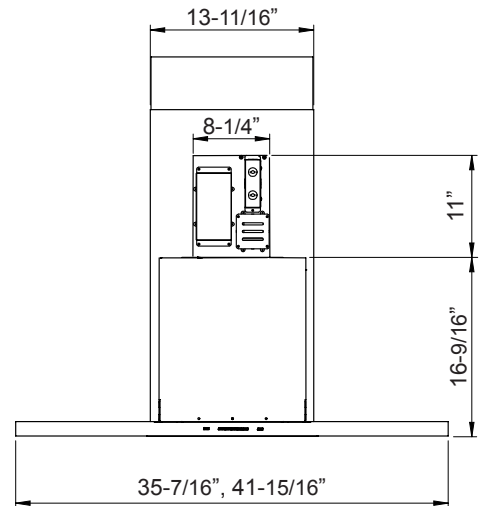

Modena Island's low-profile, stainless steel and airy glass canopy resemble a floating island over your cooktop or range. A perfect blend of architecture and performance, the Modena Island includes the exclusive Quick-Lock

Installation System with magnetic duct covers, LumiLight LED lighting, 5-speed ICON Touch® controls and ACT™ technology.

ACT™

Min. - Max. CFM	INTERNAL BLOWER STANDARD	INTERNAL BLOWER with ACT™ AIRFLOW CONTROL TECHNOLOGY™*		
		200 - 600	200 - 390	200 - 290
Min. - Max. Sones	1 - 6			

*AIRFLOW CONTROL TECHNOLOGY™ (ACT™) is an exclusive feature built into specific Zephyr hoods which can limit the maximum blower CFM to meet local code requirements.

FRONT