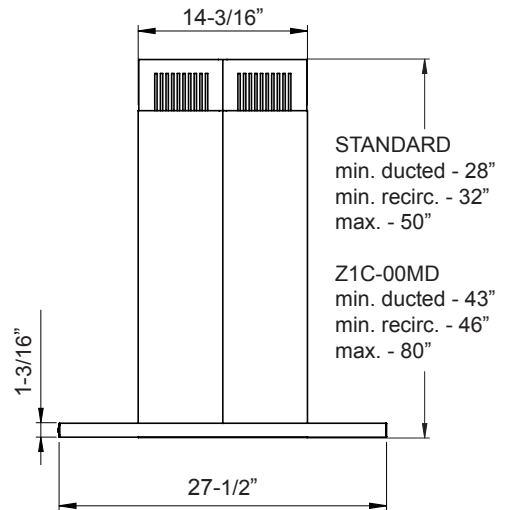

\*AIRFLOW CONTROL TECHNOLOGY™ (ACT™) is an exclusive feature built into specific Zephyr hoods which can limit the maximum blower CFM to meet local code requirements.

FRONT

SIDE

TOP

MODEL		
Stainless Steel w/ Glass Size	ZMD-M90BS 36"	ZMD-E42BS 42"
BLOWER PERFORMANCE		
Blower CFM (Min. - Max.)	200 - 600	200 - 600
Sones (Min. - Max.)	1 - 6	1 - 6
ACT 390 CFM (Min. - Max.)	200 - 390	200 - 390
ACT 290 CFM (Min. - Max.)	200 - 290	200 - 290
FEATURES		
ACT™ Technology	Yes	Yes
Controls	ICON Touch®	ICON Touch®
Speed Levels	5*	5*
Auto Delay-Off	Yes	Yes
Lighting	LumiLight LED, 6W x4	LumiLight LED, 6W x4
Dual-Level Lighting	Yes	Yes
Filters	Aluminum Mesh x1	Aluminum Mesh x1
Recirculating Option	Yes	Yes
Quick-Lock Installation	Yes	Yes
Magnetic Duct Covers	Yes	Yes
Extension Duct Cover Option	Yes, Up to 12' Ceiling	Yes, Up to 12' Ceiling
DUCT SPECIFICATIONS		
Vertical Internal Blower	8" Round	8" Round
Horizontal Internal Blower	NA	NA
AC POWER	120V, 60Hz at Max. 4A	120V, 60Hz at Max. 4A
OPTIONAL ACCESSORIES		
Recirculating Kit	ZRC-00MD	ZRC-00MD
Extension Duct Cover	Z1C-00MD	Z1C-00MD
Make-Up Air Kit	MUA006A	MUA006A
MOUNTING HEIGHT RANGE**	24" - 34"	24" - 34"
WARRANTY	3 years parts, 1 year labor	3 years parts, 1 year labor