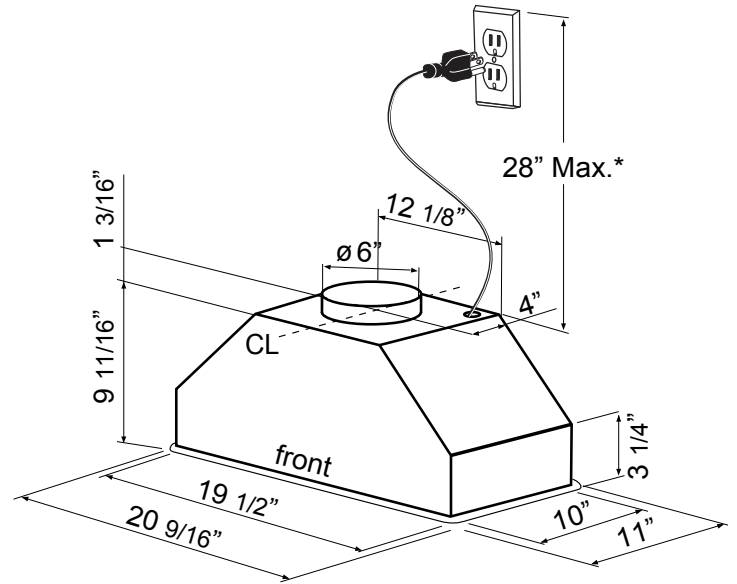

CORE

TORNADO MINI

INSERT

ZEPHYR

ZEPHYRONLINE.COM

*Includes a 35" long grounded power cord

Cabinet Bottom Cut-Out Size (W x D): 19 3/4" x 10 1/4"

| MODEL | | |
|--|-----------------------------|-----------------------------|
| Stainless Steel | AK8400BS290 | AK8400BS |
| Size | | |
| | 20" (20-9/16") | 20" (20-9/16") |
| Blower CFM (Min. - Max.) | 180 - 290 | 210 - 400 |
| Sones (Min. - Max.) | 1.3 - 3.2 | 2 - 5 |
| FEATURES | | |
| Controls | Mechanical Slide | Mechanical Slide |
| Speed Levels | 3 | 3 |
| Auto Delay-Off | No | No |
| Lighting | LumiLight LED, 6W x2 | LumiLight LED, 6W x2 |
| Dual-Level Lighting | Yes | Yes |
| Filters | Aluminum Mesh x1 | Aluminum Mesh x1 |
| Recirculating Option | Yes | Yes |
| DUCT SPECIFICATIONS | | |
| Vertical Internal Blower | 6" Round | 6" Round |
| Horizontal Internal Blower | NA | NA |
| AC POWER | 120V, 60Hz at Max. 2A | 120V, 60Hz at Max. 3A |
| OPTIONAL ACCESSORIES | | |
| 30" Liner (17-1/2" - 20-1/2" Depth) | AK0840AS | AK0840AS |
| 36" Liner (17-1/2" - 20-1/2" Depth) | AK0846AS | AK0846AS |
| Recirculating Kit | ZRC-8400A | ZRC-8400A |
| MOUNTING HEIGHT RANGE* | | |
| Electrical Cooktop | 20" - 36" | 20" - 36" |
| Gas Cooktop | 24" - 36" | 24" - 36" |
| WARRANTY | | |
| | 3 years parts, 1 year labor | 3 years parts, 1 year labor |

*Mounting height refers to distance between top of a 36" tall cooking surface and bottom of hood.