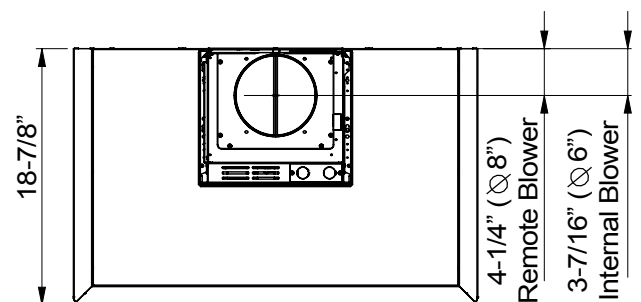

BACK

SIDE

TOP

**MODEL**

<b>Stainless Steel Size</b>	DVS-E30ASSX 30"	DVS-E36ASSX 36"
-----------------------------	--------------------	--------------------

**BLOWER PERFORMANCE**

Internal Blower (CBI-290C)*	200-290 CFM, 1.4-3 sones	200-290 CFM, 1.4-3 sones
Internal Blower (CBI-600A)*	240-600 CFM, 1.8-6 sones	240-600 CFM, 1.8-6 sones
In-Line Blower (PBN-1000A)*	500-1,000 CFM, sones NA	500-1,000 CFM, sones NA
External Blower (CBE-1000)*	500-1,000 CFM, sones NA	500-1,000 CFM, sones NA

**DUCT SPECIFICATIONS**

<b>Vertical Single Internal Blower</b>	6" Round	6" Round
<b>Vertical In-Line/External Blower</b>	10" to 8" Round***	10" to 8" Round***

**AC POWER**

<b>Hood w/ CBI-290C</b>	120V, 60Hz, Max. 1A	120V, 60Hz, Max. 1A
<b>Hood w/ CBI-600A</b>	120V, 60Hz, Max. 3A	120V, 60Hz, Max. 3A
<b>Hood w/ PBN-1000A</b>	120V, 60Hz, Max. 5.4A	120V, 60Hz, Max. 5.4A
<b>Hood w/ CBE-1000</b>	120V, 60Hz, Max. 6.6A	120V, 60Hz, Max. 6.6A