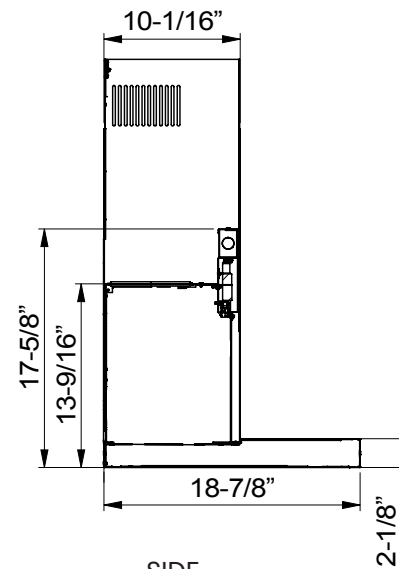

BACK

SIDE

TOP

**MODEL**

<b>Stainless Steel Size</b>	DVS-E30ASSX 30"	DVS-E36ASSX 36"
-----------------------------	--------------------	--------------------

**BLOWER PERFORMANCE**

Internal Blower (CBI-290C)*	200-290 CFM, 1.4-3 sones	200-290 CFM, 1.4-3 sones
Internal Blower (CBI-600A)*	240-600 CFM, 1.8-6 sones	240-600 CFM, 1.8-6 sones
In-Line Blower (PBN-1000A)*	500-1,000 CFM, sones NA	500-1,000 CFM, sones NA
External Blower (CBE-1000)*	500-1,000 CFM, sones NA	500-1,000 CFM, sones NA

**DUCT SPECIFICATIONS**

<b>Vertical Single Internal Blower</b>	6" Round	6" Round
<b>Vertical In-Line/External Blower</b>	10" to 8" Round***	10" to 8" Round***

**AC POWER**

<b>Hood w/ CBI-290C</b>	120V, 60Hz, Max. 1A	120V, 60Hz, Max. 1A
<b>Hood w/ CBI-600A</b>	120V, 60Hz, Max. 3A	120V, 60Hz, Max. 3A
<b>Hood w/ PBN-1000A</b>	120V, 60Hz, Max. 5.4A	120V, 60Hz, Max. 5.4A
<b>Hood w/ CBE-1000</b>	120V, 60Hz, Max. 6.6A	120V, 60Hz, Max. 6.6A