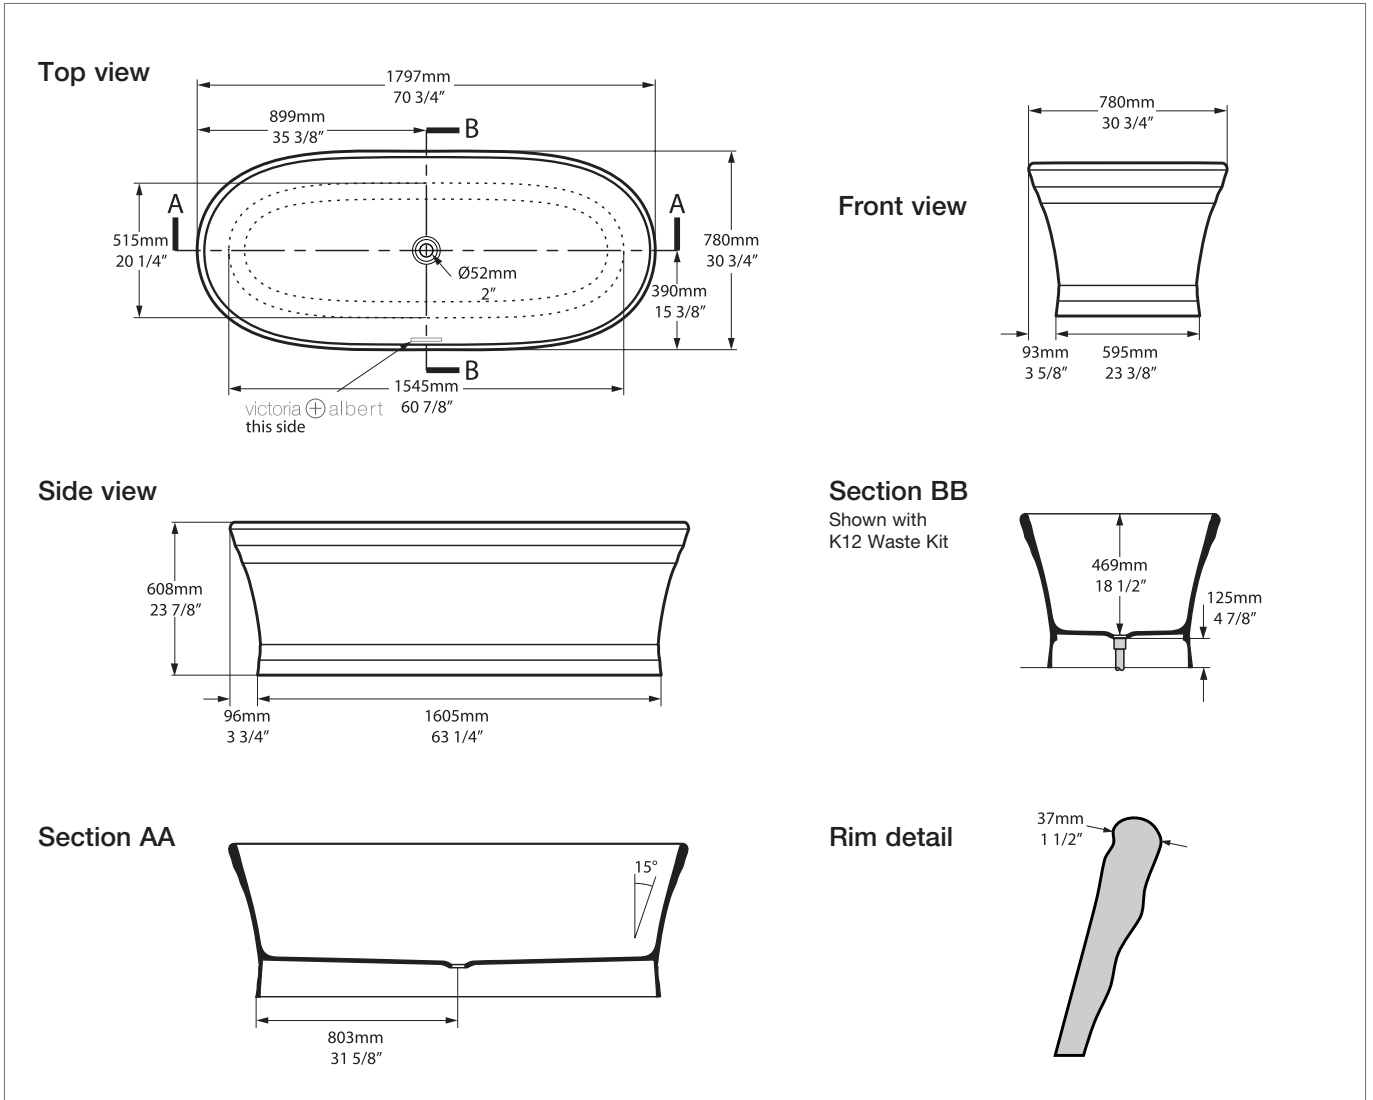

Worcester

rich in Volcanic Limestone™

BV-2.1_0068

Recommended wastes: K12

*All measurements subject to +/-5% tolerance
*Overflow hole not drilled

Massachusetts Code: Approved
cUPC listing by IAPMO: File No. 6574