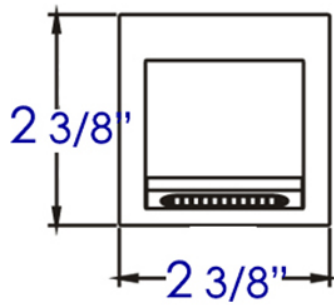

AB3301

Curved Wallmounted Tub Filler Bathroom Spout

Note: All product dimensions are approximate and should be verified on site prior to installation.
Visit www.ALFIbrand.com for more information.