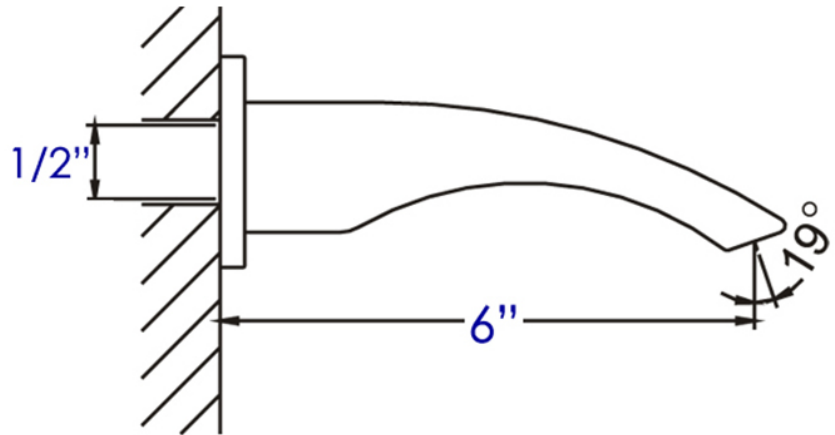

AB3301

Curved Wallmounted Tub Filler Bathroom Spout

Note: All product dimensions are approximate and should be verified on site prior to installation.
Visit www.ALFIbrand.com for more information.