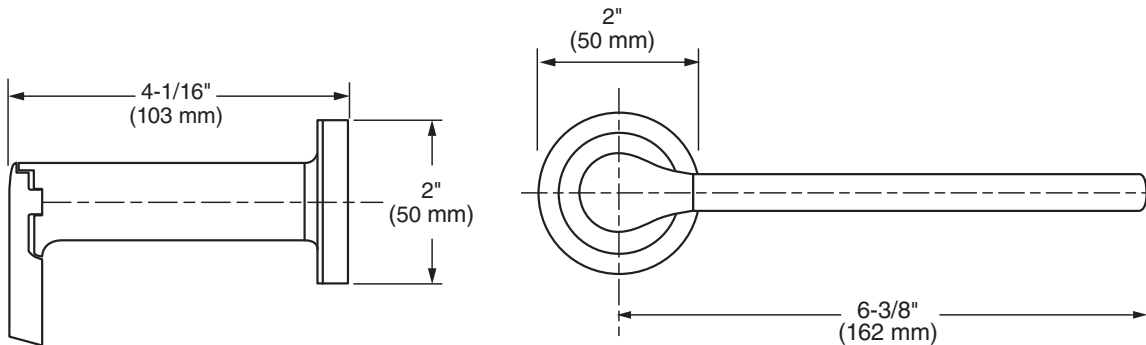

MODEL NUMBER:

□ **7105.230 - Toilet Paper Holder**

Available Finishes

002	Polished Chrome
295	PVD Brushed Nickel
243	Matte Black

PRODUCT FEATURES:

Materials of Construction: Metal construction for durability & long life.

Concealed Mounting: No exposed set screws.

Easy to Install

Easy to Use

SUGGESTED SPECIFICATION

Toilet Paper Holder shall feature metal construction. Shall feature concealed mounting with no exposed set screws. Toilet Paper Holder shall be American Standard Model # 7105.230.____.