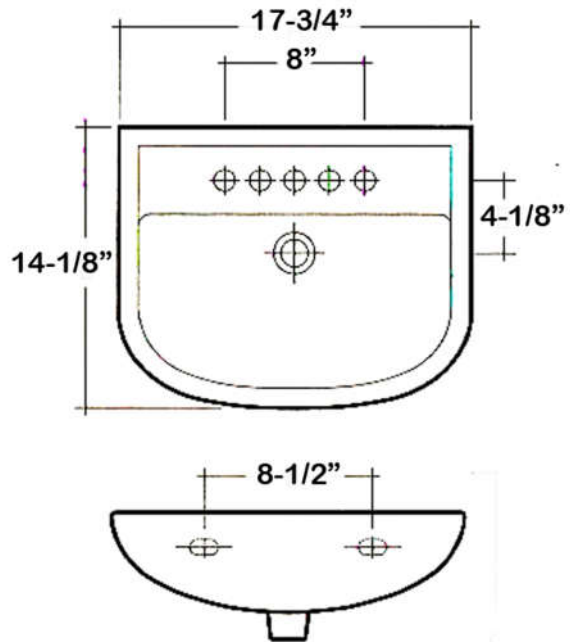

COMPACT 450 WALL HUNG BASIN

Cat. No
4-61X

Faucet not included

W: 17-³/₄"
D: 14-¹/₈"
H: 6-¹/₈"

Interior Dimensions:

Basin Interior: 15³/₈" x 8-¹/₂"
Basin Depth: 5-⁵/₈"
Water depth to overflow: 3-¹/₂"
Spout hole: 1-³/₈"
Back of basin to center of faucet: 2-¹/₂"
Back of basin to center of drain: 6-³/₄"
Mount holes cc: 8-¹/₂"

Features:

- ▶ Wall hung basin
- ▶ Made of Vitreous China
- ▶ Pre-drilled overflow
- ▶ Available with 1-hole(4-611), 4"cc (4-614) or 8" widespread (4-618)
- ▶ Mounting hardware included

Colors:

WH White

Mounting hardware

Meets or exceeds the following specifications: ASME A112.19.2, 2018 and CSA B45.1-18 for ceramic plumbing fixtures.

Dimensions of fixture are nominal and may vary within the range of tolerances established by ASME Standard A112.19.2. Dimensions and specifications subject to change without notice.