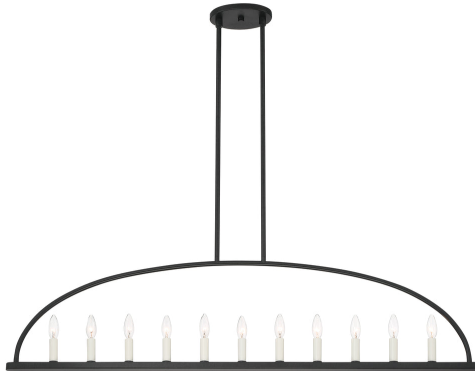

CRYSTORAMA

L I G H T I N G

Abbott Collection

Abbott 11 Light Linear Chandelier

Product Information

Item Number: ABB-3009-VG

Stock Availability: 87

Interior/Exterior: Interior

Rated: Dry

Specifications

Dimensions: 54"W x 13.75"H

Chain/Rod: Rods: (2) 6" + (6) 12"

Overall Height: 58.1 in

Canopy Dimensions: W7.875" x D5.375" x H0.75"

Hanging Weight: 11 lbs

Product Details

Finish: Vibrant Gold

Available Finishes: Black, Vibrant Gold

Bulb: 11 light 60- watt, E12 Candelabra base

Voltage: 120v

Additional Information

Certification: UL, CUL, CSA

Carton 1: 4"L x 57"W x 17"H

Ship Type: Small Parcel