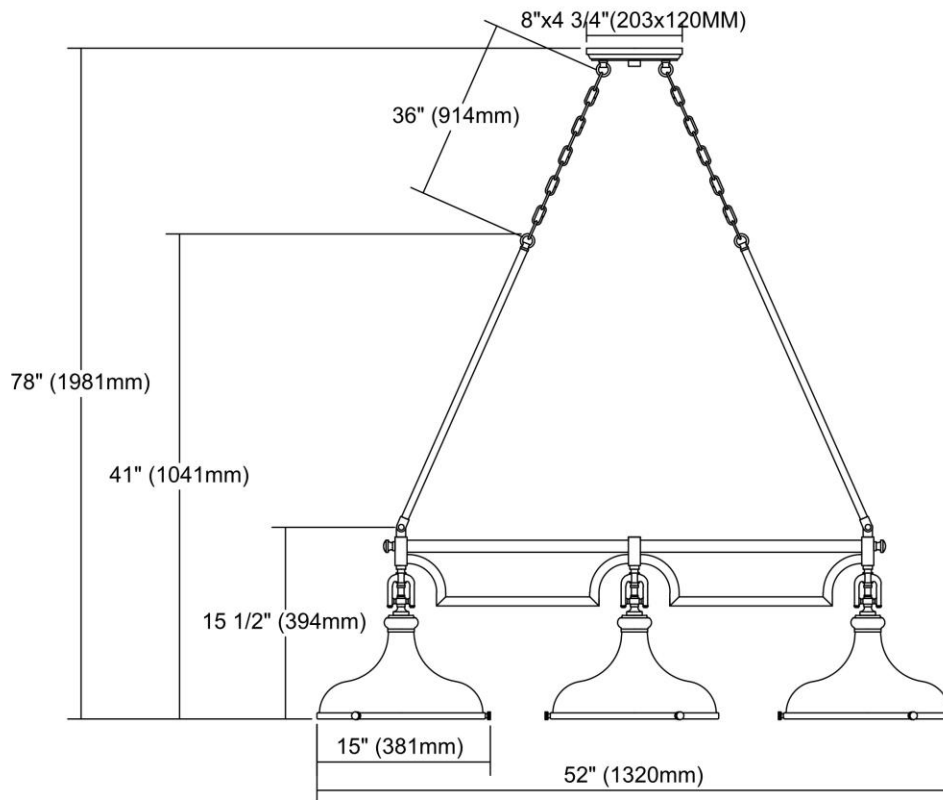

<b>ITEM #:</b>	57083/3
<b>UPC</b>	748119102689
<b>Description</b>	Rutherford 3-Light Island Light in Nickel and Zinc with Metal Shade
<b>Finish</b>	Polished Nickel, Weathered Zinc
<b>Materials</b>	Glass, Metal
<b>Brand</b>	ELK Lighting
<b>Collection</b>	Rutherford
<b>Category</b>	Indoor Lighting
<b>Type</b>	Island Light

ITEM DIMENSIONS				RATINGS & SPECIFICATIONS				
<b>Width</b>	15 inches			<b>Safety Rating</b>	UL		<b>Certification</b>	N/A
<b>Depth</b>	52 inches			<b>ADA Compliant</b>	N/A		<b>Voltage</b>	N/A
<b>Height</b>	41 inches			<b>BULBS / SOCKETS</b>				
<b>Weight</b>	23 pounds			<b>Quantity</b>	3		<b>Wattage</b>	100 watts
ADDITIONAL DIMENSIONS				<b>Included</b>	No		<b>Type</b>	A19 (E26 Medium Base)
<b>Backplate / Canopy</b>	8x4.75			<b>Other</b>	N/A			
<b>HCWO</b>	N/A			CHAIN / CORD INFORMATION				
<b>Min. Extension</b>	N/A			<b>Chain</b>	N/A		<b>Cord</b>	N/A
<b>Max. Extension</b>	N/A			SHADE / GLASS DETAILS				
OVERALL HEIGHT				<b>Shade/Glass Description</b>	Metal Shade with Frosted Glass Diffuser			
<b>Min.</b>	N/A		<b>Max.</b>	N/A		<b>Width</b>	N/A	
EXTENSION ROD(S)				<b>Width at Top</b>	N/A		<b>Height</b>	N/A
N/A				<b>Width at Bottom</b>	N/A		<b>Width at Bottom</b>	N/A