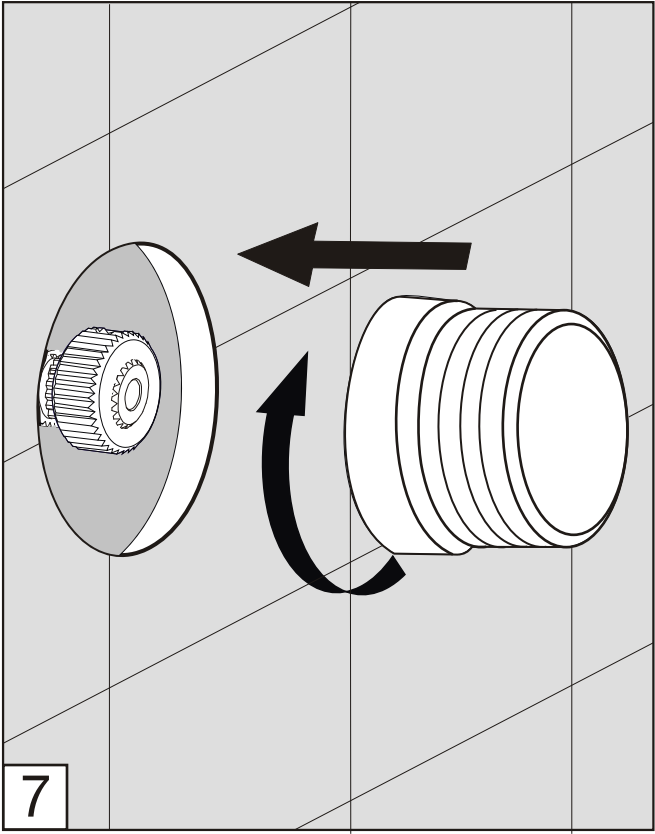

Lollipop Volume Control Trim