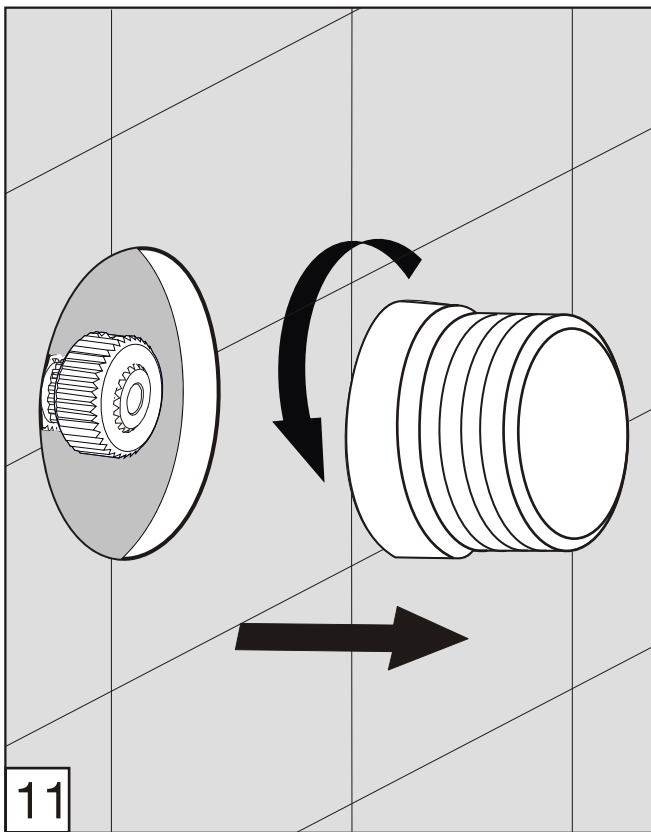

Lollipop Volume Control Trim