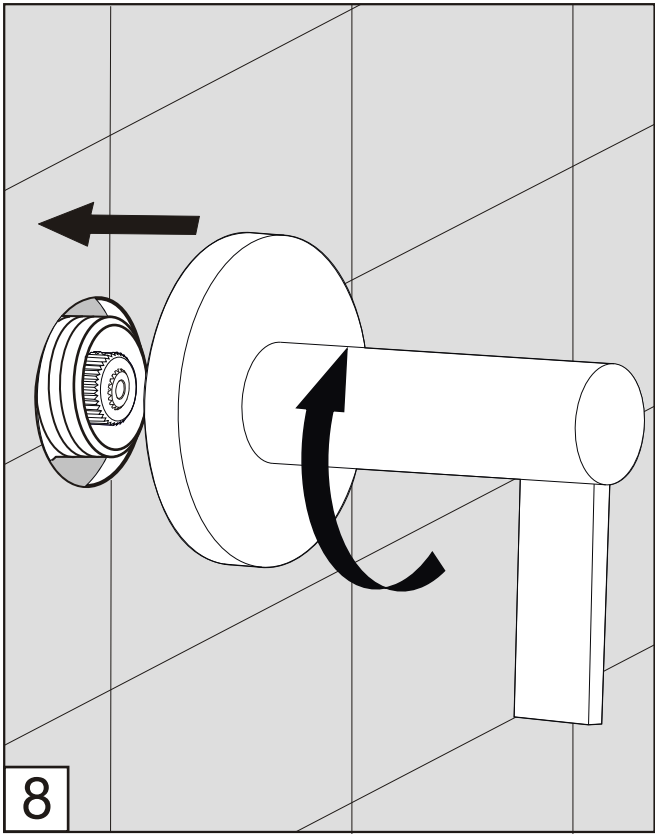

Lollipop Volume Control Trim