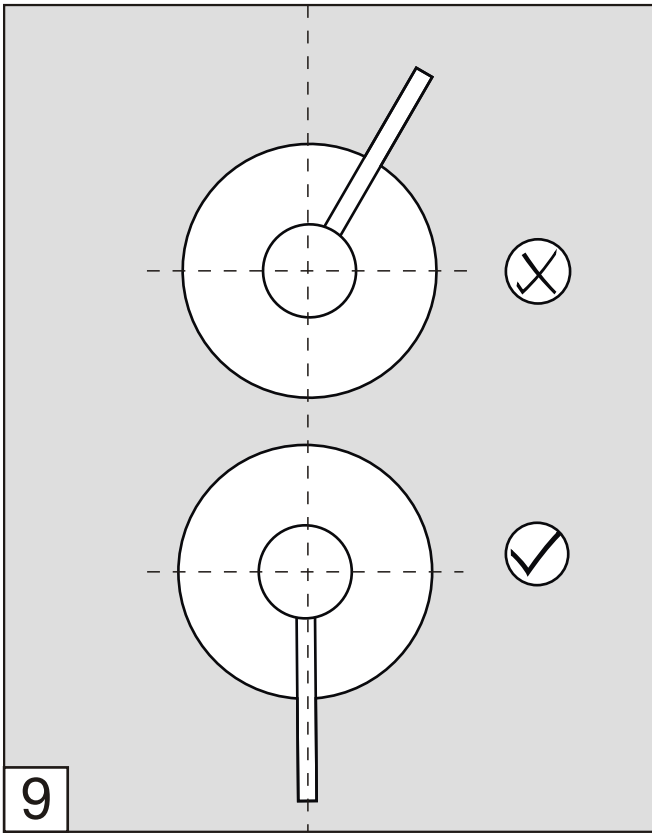

Required instalation tools

Provided	Not provided	
 <p data-bbox="253 848 472 884">Allen wrench</p>	 <p data-bbox="842 848 935 884">Ruler</p>	 <p data-bbox="1227 848 1385 884">Hacksaw</p>

FV480/J2.0

Lollipop Volume Control Trim

Lollipop Volume Control Trim

Lollipop Volume Control Trim

Lollipop Volume Control Trim