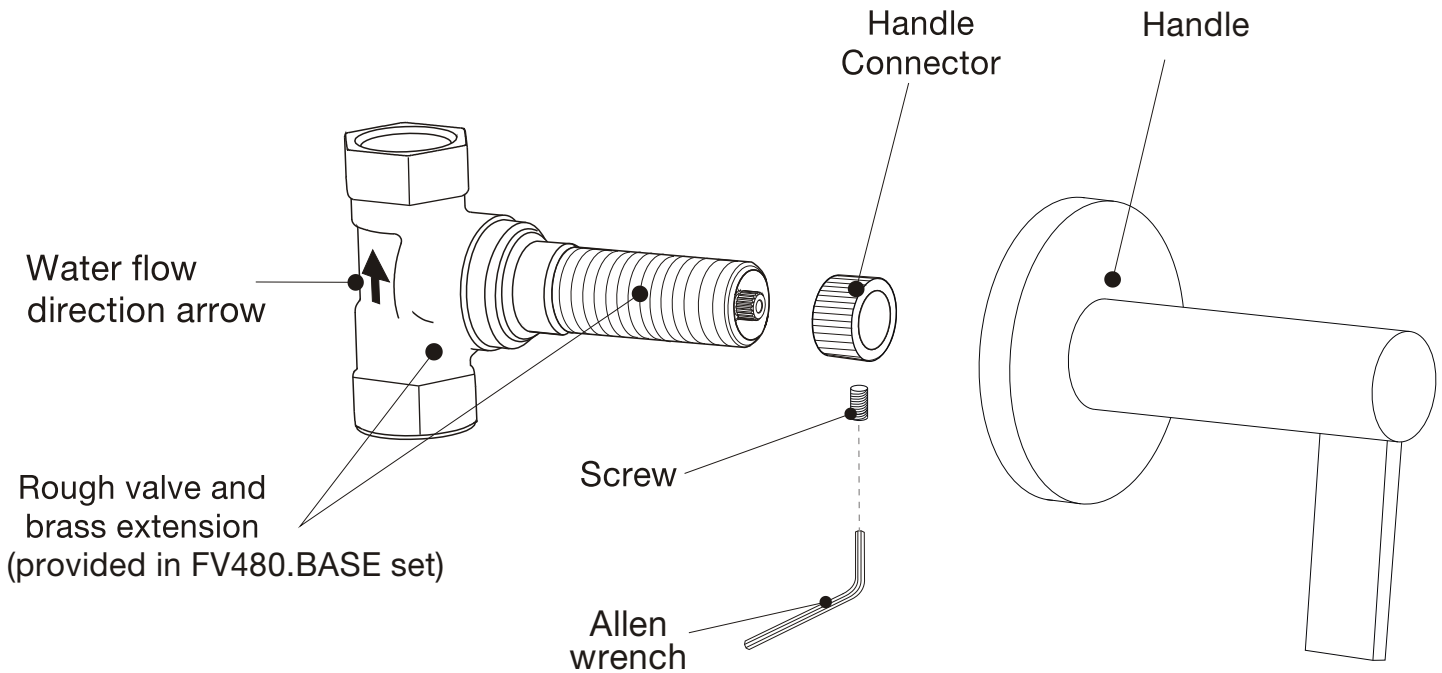

FRANZ VIEGENER

Lollipop

i n s t a l l a t i o n a n d m a i n t e n a n c e

Lollipop Volume Control Trim

CONGRATULATIONS !

This product has been subjected to stringent tests for its quality, performance and finish. We guarantee years of trouble free operation. We thank you for your choice and above all for the trust you are placing in us. This trust is what motivates us to improve every day.

Required instalation tools

Provided	Not provided	
 <p data-bbox="253 848 472 884">Allen wrench</p>	 <p data-bbox="842 848 935 884">Ruler</p>	 <p data-bbox="1227 848 1385 884">Hacksaw</p>

FV480/J2.0

Lollipop Volume Control Trim

Lollipop Volume Control Trim

Lollipop Volume Control Trim

Lollipop Volume Control Trim