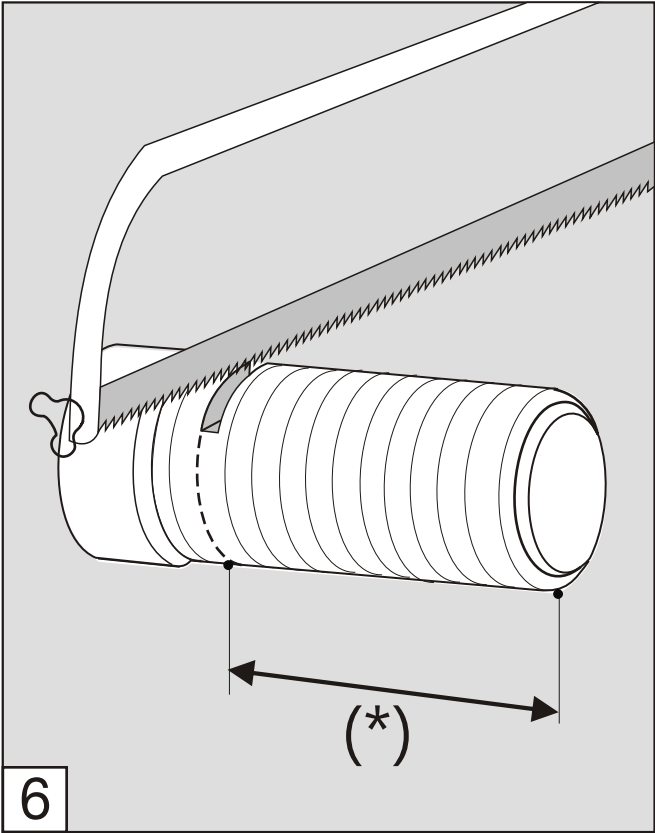

Lollipop Volume Control Trim