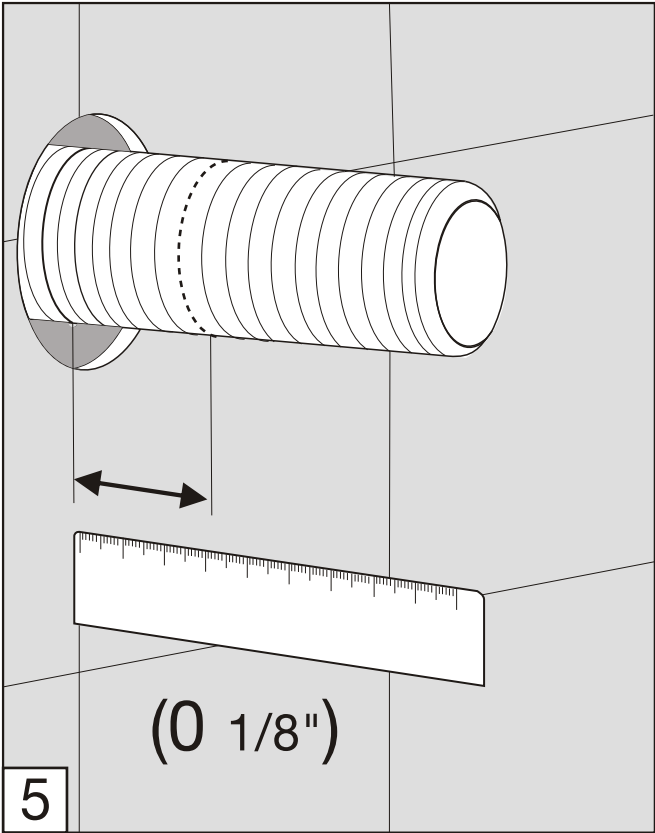

Lollipop Volume Control Trim