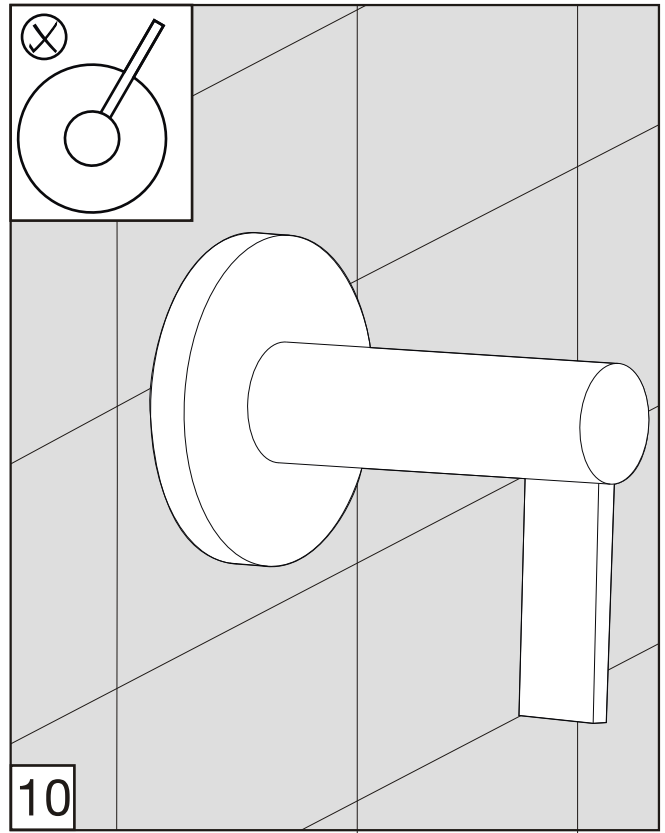

Lollipop Volume Control Trim