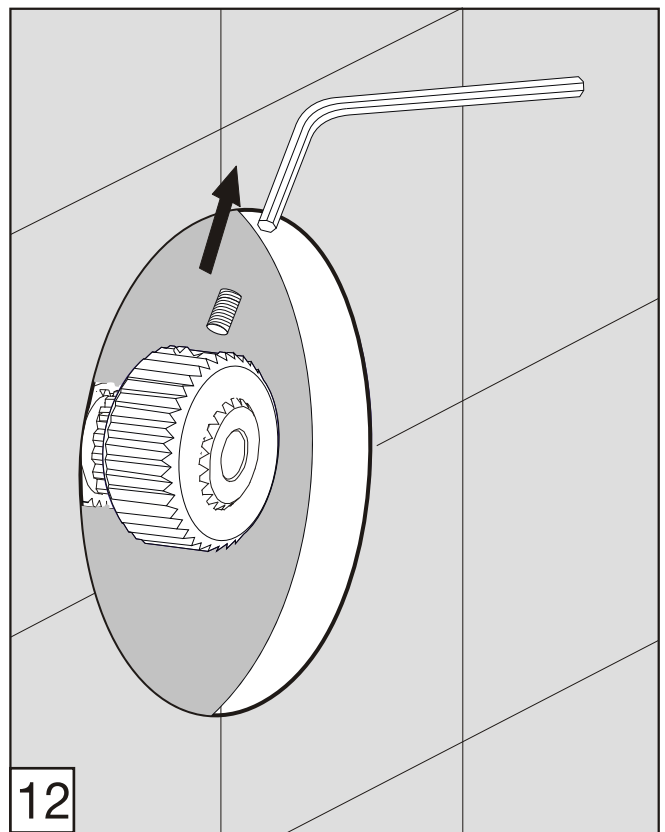

Lollipop Volume Control Trim