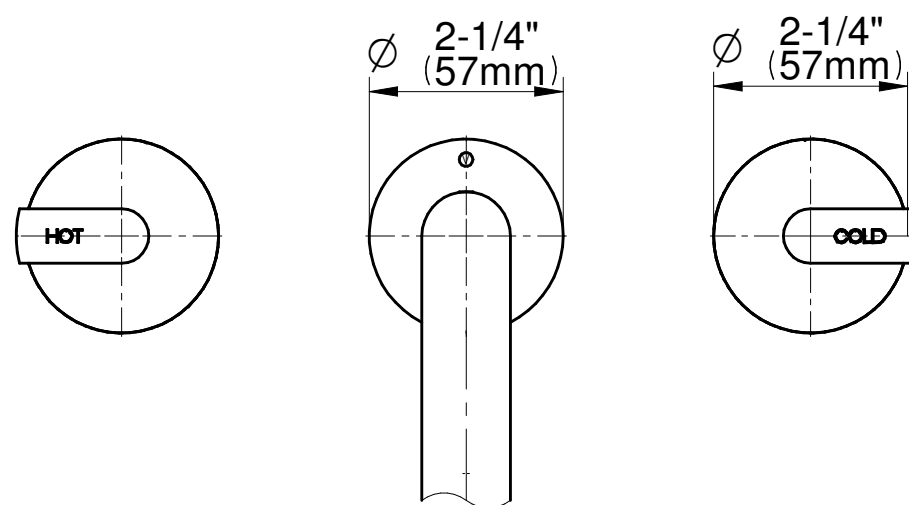

BATHROOM
MOD+ Roman Tub
G-11552

GRAFF®

G-11552-***-L1**-**-T

MOD+ Series

Roman tub trim works with rough G-1037

MARBLE FINISHES

MB		Storm Black Marble	MG		Forest Green Marble
MW		Smoky White Marble			

BRASS SIGNATURE FINISHES