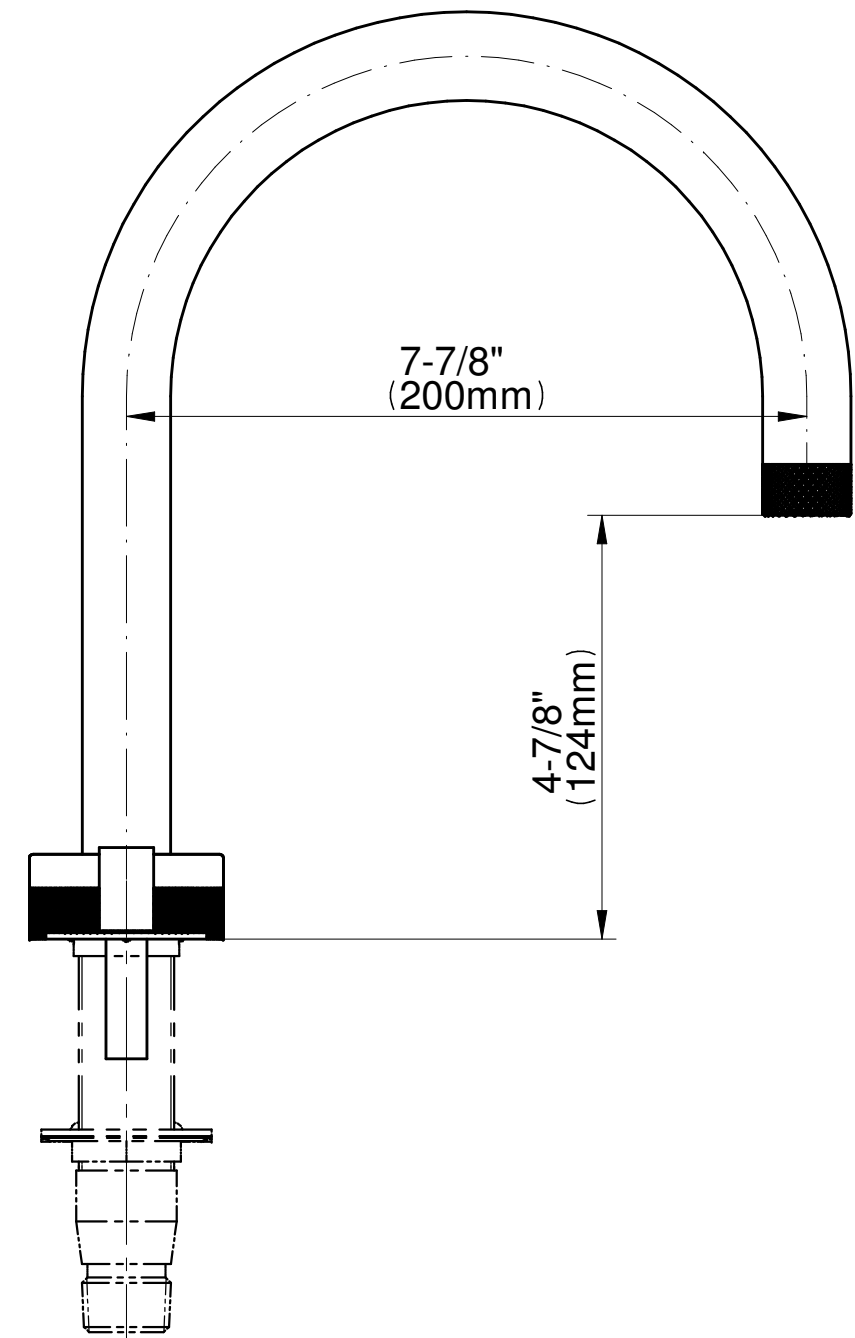

BATHROOM
MOD+ Roman Tub
G-11552

GRAFF®

G-11552-***-L1**-**-T

MOD+ Series

Roman tub trim works with rough G-1037

MARBLE FINISHES

MB		Storm Black Marble	MG		Forest Green Marble
MW		Smoky White Marble			

BRASS SIGNATURE FINISHES