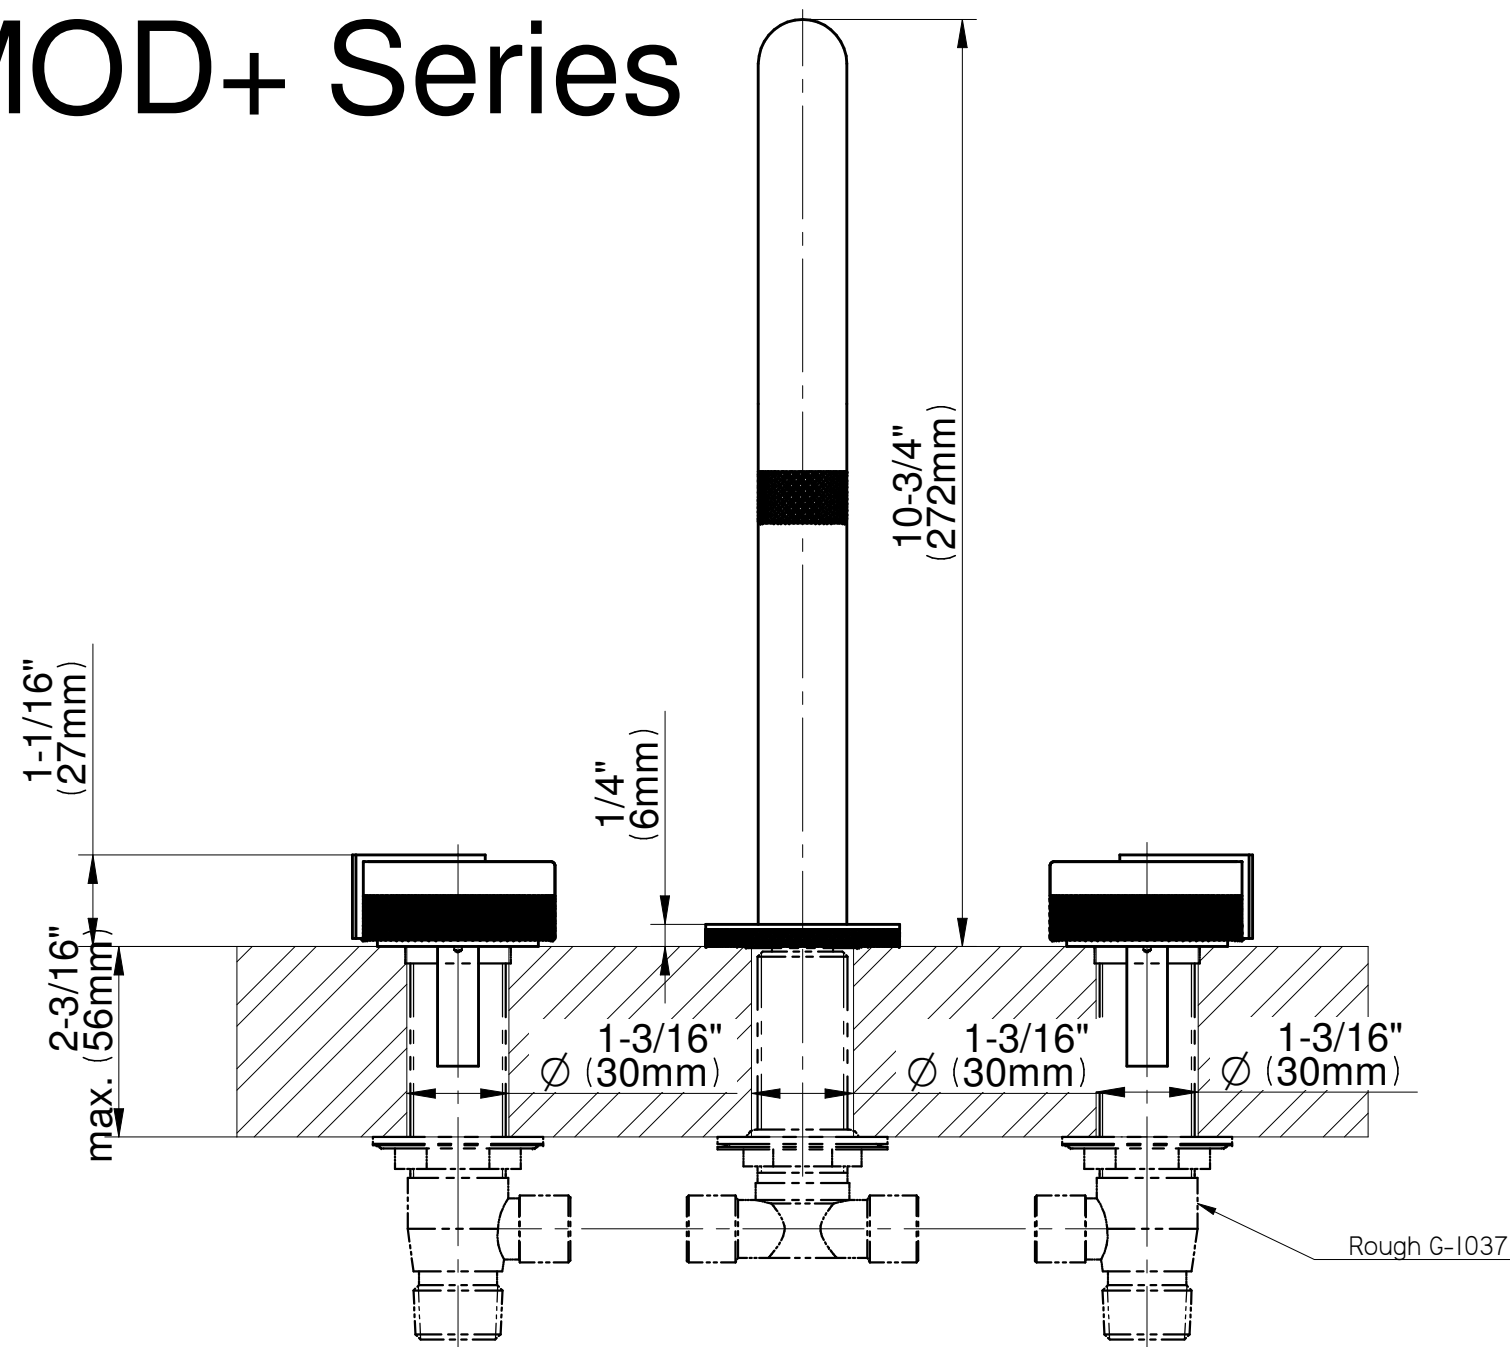

BATHROOM
MOD+ Roman Tub
G-11552

GRAFF®

G-11552-***-L1**-**-T

MOD+ Series

Roman tub trim works with rough G-1037

MARBLE FINISHES

MB		Storm Black Marble	MG		Forest Green Marble
MW		Smoky White Marble			

BRASS SIGNATURE FINISHES