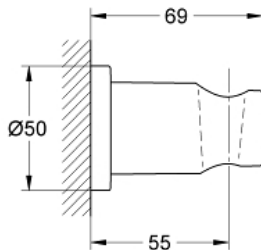

RAINSHOWER  
Wall Hand Shower Holder  
MODEL # 27074000

Pure Freude  
an Wasser

**GROHE**  
WAVE

**Product Description:**  
RAINSHOWER  
Wall Hand Shower Holder

**Standard Specification:**  
• GROHE StarLight chrome finish

**Applicable Codes & Standards:**  
• ASME A112.18.1/CSA B125.1  
• LOGO CEC

**Color:**  
□ 27074000 StarLight Chrome