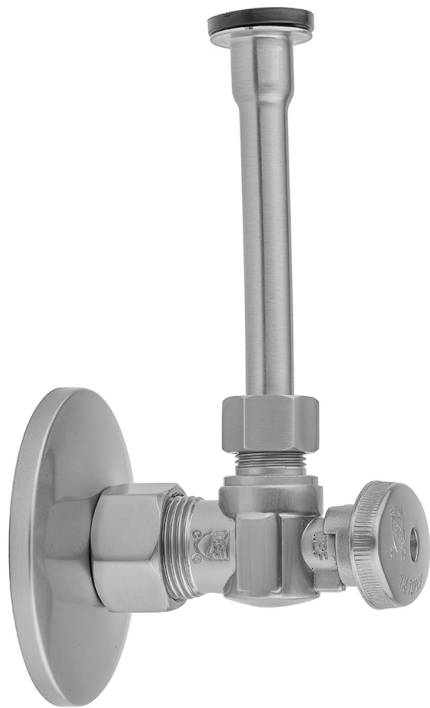

Quarter Turn Angle Pattern 5/8" O.D. Compression (Fits 1/2" Copper) x 3/8" O.D. Toilet Supply Kit Oval Handle, 20" Supply Tube, Escutcheon

Model #: 621-8-72-

FEATURES:

- Complete Toilet Supply Kit
- Kit contains:
 - (1) Quarter Turn Angle Pattern 5/8" O.D. Compression (Fits 1/2" Copper) x 3/8" O.D. Supply Valve with Oval Handle P/N 621-8
 - (1) 20" Copper Supply Tube P/N 772
 - (1) Escutcheon P/N 7463 (ULB P/N 6015)

AVAILABLE FINISHES:

Polished Chrome (PCH)	Satin Chrome (SC)	Bronze Umber (BU)
Satin Nickel (SN)	Pewter (PEW)	Caramel Bronze (CB)
Polished Nickel (PN)	Antique Brass (AB)	Antique Copper (ACU)
Oil-Rubbed Bronze (ORB)	Polished Brass (PB)	Polished Copper (PCU)
Vintage Bronze (VB)	Satin Brass (SB)	Matte Black (MBK)
Satin Gold (SG)	Polished Gold (PG)	Black Nickel (BKN)
Bombay Gold (BG)	Jewelers Gold (JG)	Europa Bronze (EB)
White (WH)	Sedona Beige (SDB)	Tristan Brass (TB)
Satin Cooper (SCU)		

SPECIFICATION DRAWING:

COMPONENTS	
DESCRIPTION	QTY:
ANGLE VALVE - OVAL HANDLE	1
20" X 3/8" O.D. SUPPLY TUBE	1
ESCUTCHEON	1
PLASTIC FILL VALVE COUPLING NUT	1

AVAILABLE HANDLES: