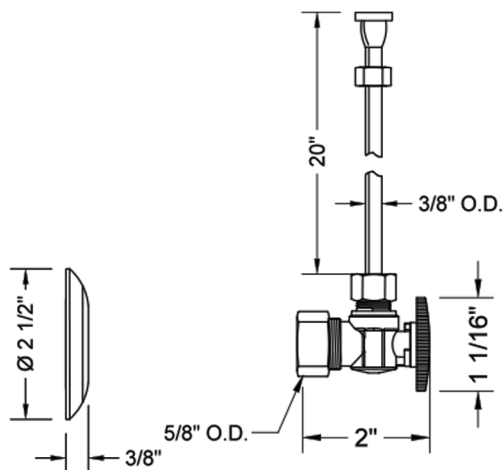

Quarter Turn Angle Pattern 5/8" O.D. Compression (Fits 1/2" Copper) x 3/8" O.D. Toilet Supply Kit Oval Handle, 20" Supply Tube, Escutcheon

Model #: 621-8-72-

FEATURES:

- Complete Toilet Supply Kit
- Kit contains:
 - (1) Quarter Turn Angle Pattern 5/8" O.D. Compression (Fits 1/2" Copper) x 3/8" O.D. Supply Valve with Oval Handle P/N 621-8
 - (1) 20" Copper Supply Tube P/N 772
 - (1) Escutcheon P/N 7463 (ULB P/N 6015)

SPECIFICATION DRAWING:

COMPONENTS	
DESCRIPTION	QTY:
ANGLE VALVE - OVAL HANDLE	1
20" X 3/8" O.D. SUPPLY TUBE	1
ESCUTCHEON	1
PLASTIC FILL VALVE COUPLING NUT	1

AVAILABLE HANDLES: