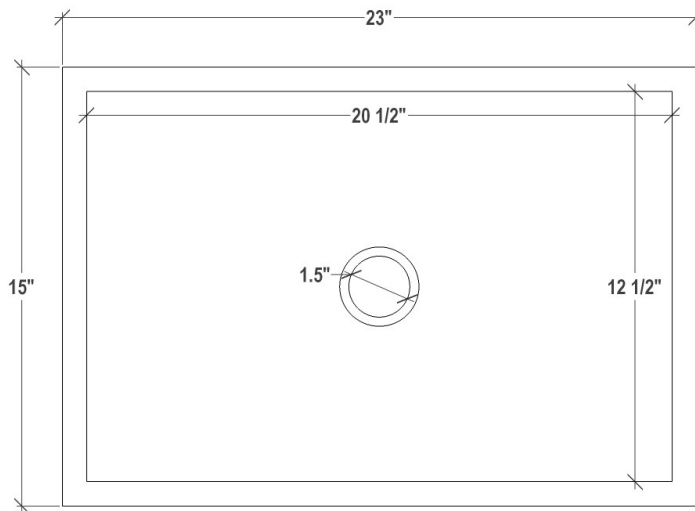

AG13C

Artisan Glass Small Rectangle Black with White Ribbon

DETAILS

Installation Type: Undermount

Glass (Each sink is Hand Crafted; no two sinks will be the same.)

No Overflow

SINK FINISH

Black

WINDOW FINISH

White

AVAILABLE DRAINS

D004	Grid Strainer
D005	Lift and Turn
D006	Pop-Up with Horizontal Lift Rod
D011 – D017	Decorative Grid Strainer

INSTALLATION

Use 100% silicone to adhere sink to countertop. Clean any excess silicone from sink surface. Clips are not included but may be provided by countertop fabricator. Conversion Kit for drain installation is included with each sink.

DIMENSIONS WILL VARY

DO NOT use this sheet as a guide for countertop cuts. Due to the handmade nature of each product, templates are not provided.