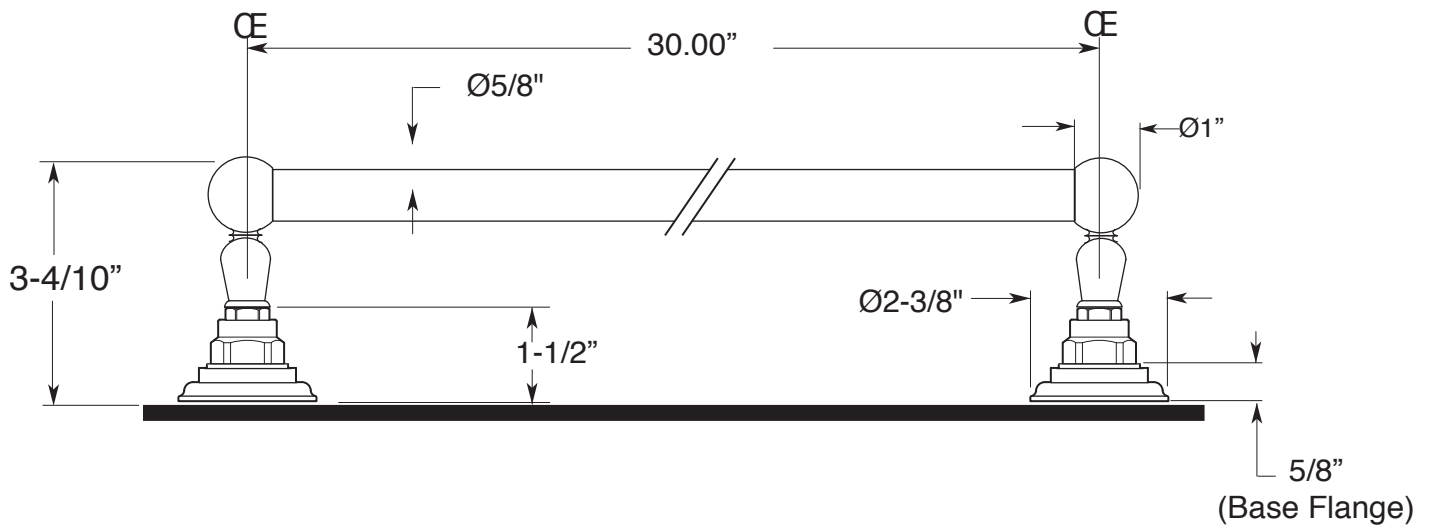

FEATURES:

- All brass construction.
- Available in all Sigma finishes. Warranty varies according to finish selection.
- Mounting brackets and screws are supplied.

Accessories

Series 18
30" Towel Bar

1.18TB30

Note: Measurements are subject to change or cancellation. No responsibility is assumed for use of superseded or voided pages.