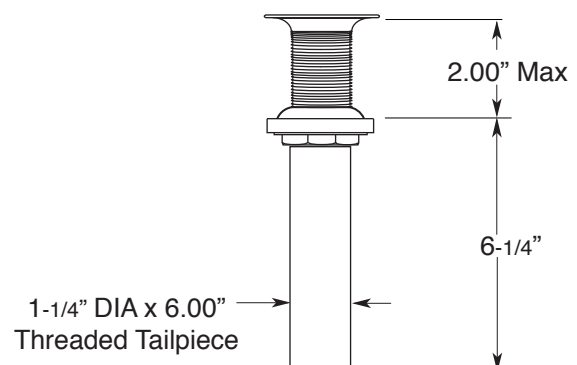

FEATURES:

- All brass construction.
- Flexible hose connections.
- Includes grid style drain without overflow: P/N 18.11.120
- Concealed aerator requires special supplied blue removal key.
- Pre-assembled handle & escutcheon.
- Cartridge rotates 180°. Replacement cartridge P/N: 18.30.219
- Available in all finishes. Warranty varies according to finish selection.
- Standard aerator is limited to 1.2 gpm.
- Certified to meet or exceed the following codes and standards:
ASME A112.18.1/CSAB 125.1-2012

Series 3400

**Single-Hole Vessel
Lavatory Set
Nova II Handle**

1.344818

NOTE: Spouts install through 1-1/4" diameter holes

Note: Measurements are subject to change or cancellation. No responsibility is assumed for use of superseded or voided pages.