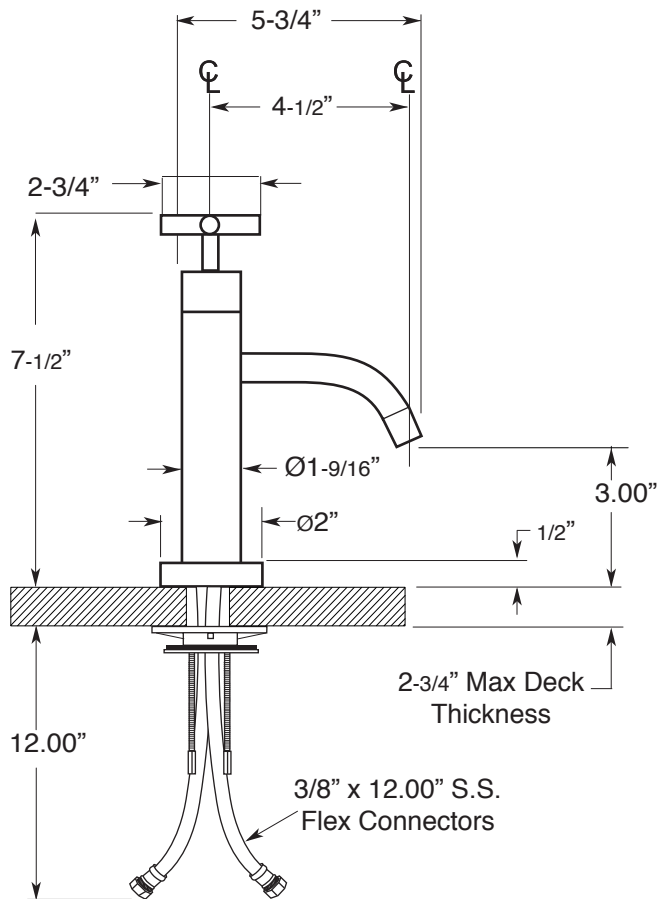

FEATURES:

- All brass construction.
- Flexible hose connections.
- Includes grid style drain without overflow: P/N 18.11.120
- Concealed aerator requires special supplied blue removal key.
- Pre-assembled handle & escutcheon.
- Cartridge rotates 180°. Replacement cartridge P/N: 18.30.219
- Available in all finishes. Warranty varies according to finish selection.
- Standard aerator is limited to 1.2 gpm.
- Certified to meet or exceed the following codes and standards:
ASME A112.18.1/CSAB 125.1-2012

Series 3400

**Single-Hole Vessel
Lavatory Set
Nova II Handle**

1.344818

NOTE: Spouts install through 1-1/4" diameter holes

Note: Measurements are subject to change or cancellation. No responsibility is assumed for use of superseded or voided pages.