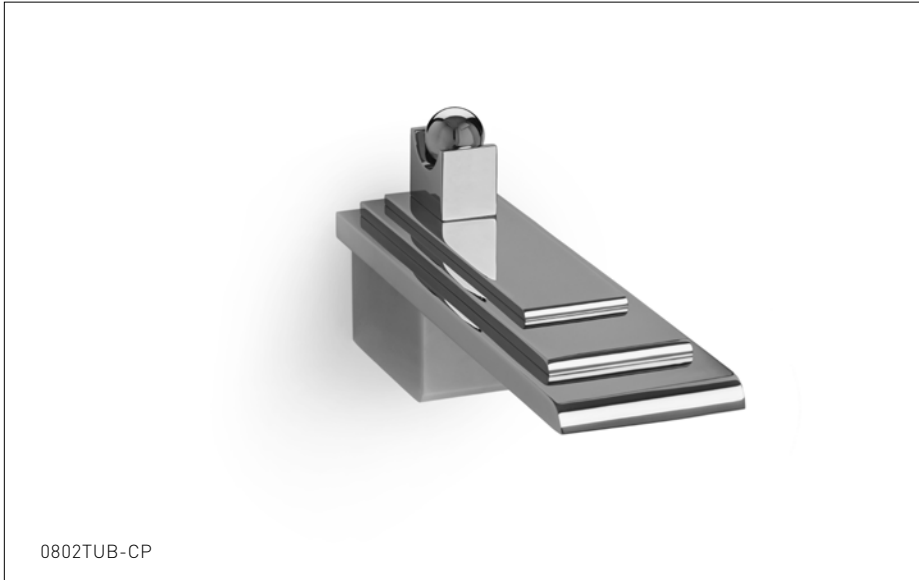

# SHERLE WAGNER INTERNATIONAL

**NOUVEAU WALL MOUNT TUB SPOUT** 0802TUB-XX

**NOUVEAU WALL MOUNT TUB SPOUT IN COMBINATION FINISH** 0802TUB-XX-XX

0802TUB-CP

## PRODUCT FEATURES

- o Available in all Sherle Wagner International finishes
- o Solid brass/bronze construction
- o Includes 3/4" male NPT and 1/2" female NPT connections