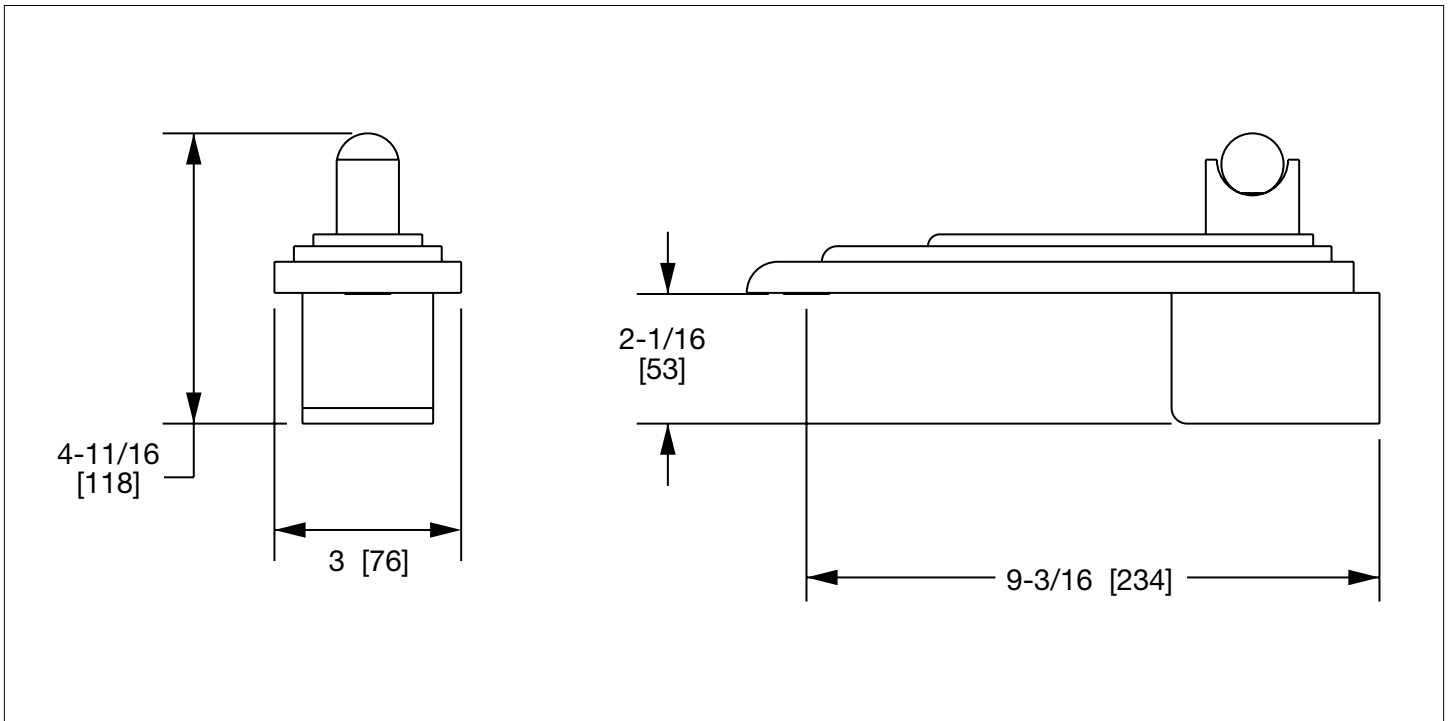

The measurements shown are for reference only. Products and specifications shown are subject to change without notice.

Rev A